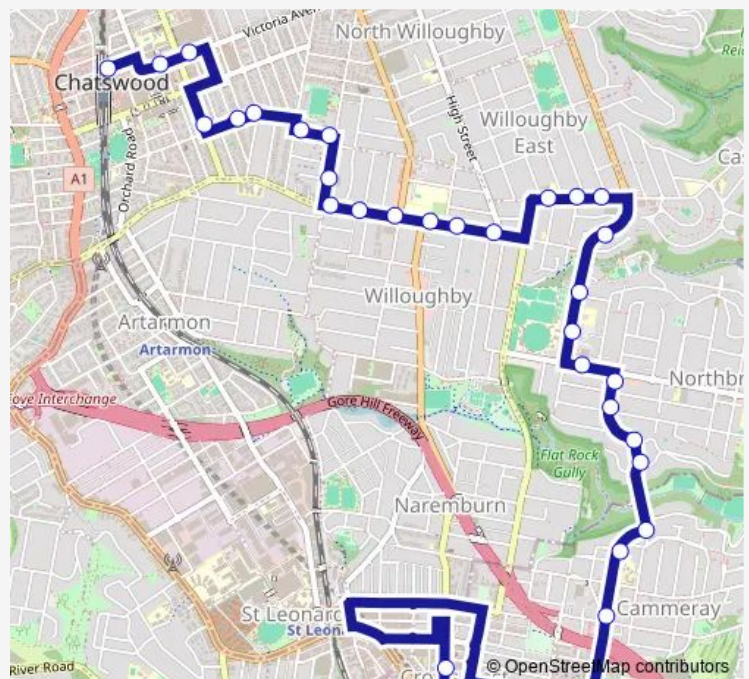

Tuesday 06:39-19:38

Wednesday 06:39-19:38

Thursday 06:39-19:38

Friday 06:39-19:38

Saturday 08:10-19:10

Sunday 09:15-18:15

Route info

Direction: Chatswood Station, Stand B

Stops: 34

Trip Duration: 0 hour 31 min

267 — Crows Nest to Chatswood

Northbridge Plaza, Sailors Bay Rd

Strathallen Av After Sailors Bay Rd

Strathallen Av At Barooka Rd

Strathallen Av At Marana Rd

Strathallen Av At Cliff Av

Monday 06:39-18:40

Tuesday 06:39-18:40

Wednesday 06:39-18:40

Thursday 06:39-18:40

Friday 06:39-18:40

Saturday 07:47-18:47

Sunday 08:53-17:53

Route info

Direction: Crows Nest, Burlington St, Stand D

Stops: 30

Trip Duration: 0 hour 28 min

Johnson St At Neridah St

The Salvation Army, Johnson St

Archer St After Albert Av

Westfield Chatswood, Victoria Av

Anderson St At Endeavour St