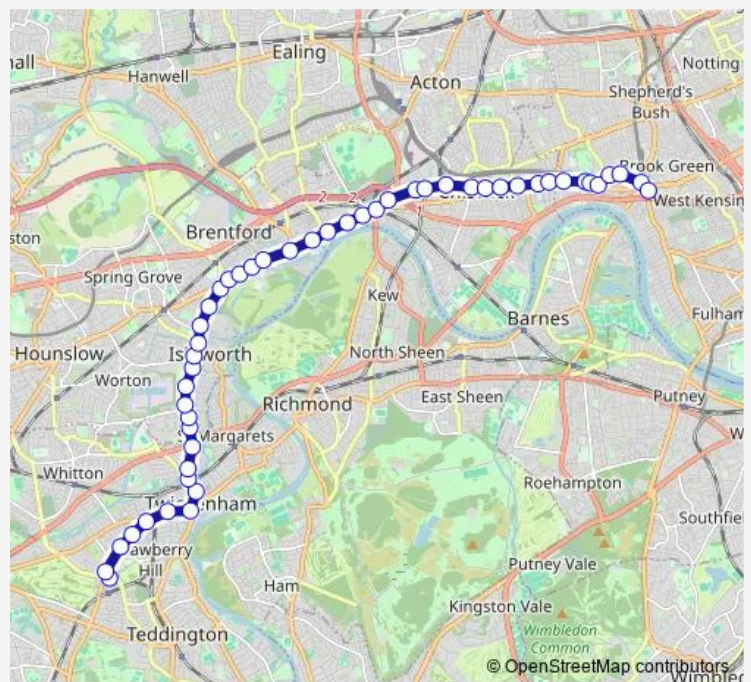

Brentford County Court

Market Place Brentford

Brent Lea

Route schedule

Hammersmith Bus Station — South Road / Fulwell

Monday 00:00-23:45

Tuesday 00:00-23:45

Wednesday 00:00-23:45

Thursday 00:00-23:45

Friday 00:00-23:45

Saturday 00:00-23:45

Sunday 00:00-23:45

Route info

Direction: Hammersmith Bus Station

Stops: 44

Trip Duration: 0 hour 44 min

267 — Hammersmith - Brentford - Isleworth - Twickenham - Fulwell

Syon Lane

Busch Corner

Teesdale Gardens

Twickenham Road / West Middlesex Hospital

Mandeville Road (TW7)

Isleworth War Memorial

Isleworth Library

Stops: 49

Trip Duration: 1 hour 14 min

Market Place Brentford

Wilkes Road

Watermans Centre

The Musical Museum

London Museum of Water And Steam

Kew Bridge Station