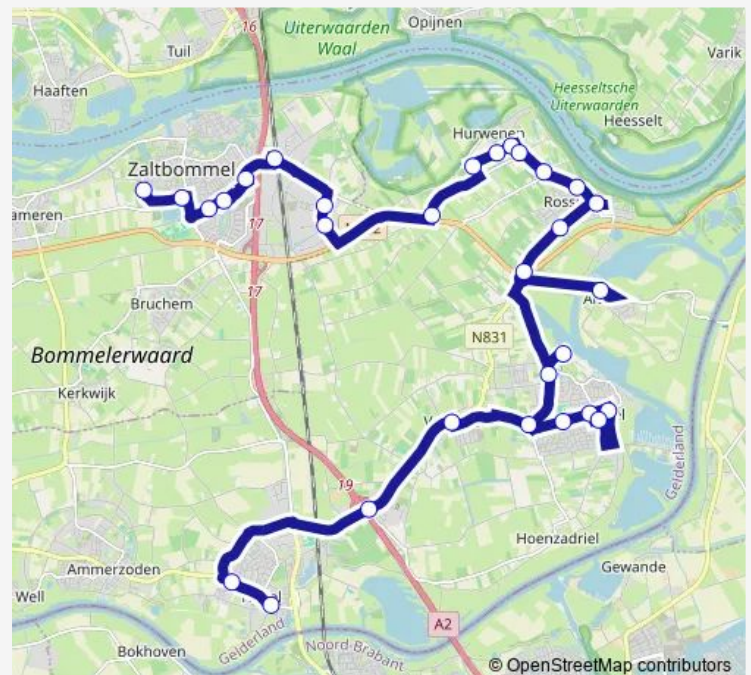

### Route schedule

Hedel, Blankensteijn — Zaltbommel, Cambium College

Monday 07:22-17:14

Tuesday 07:22-17:14

Wednesday 07:22-17:14

Thursday 07:22-17:14

Friday 07:22-17:14

Saturday —

### Route info

Direction: Hedel, Blankensteijn

Stops: 31

Trip Duration: 0 hour 58 min

267 — Hedel - Zaltbommel

Hurwenen, Marshallweg

Hurwenen, Van Heemstraweg

Zaltbommel, Bommelsekade