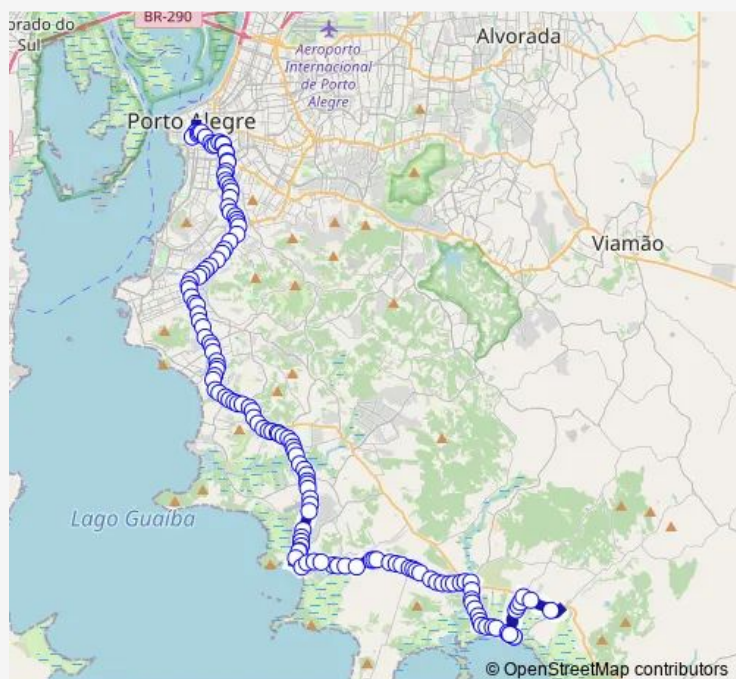

Azenha DR Carlos Barbosa

Medianeira DR Carlos Barbosa

Medianeira DR Carlos Barbosa

Route schedule

Borges DE Medeiros — Varejao

Monday 20:15-22:35

Tuesday 20:15-22:35

Wednesday 20:15-22:35

Thursday 20:15-22:35

Friday 20:15-22:35

Saturday —

Sunday —

Route info

Direction: Borges DE Medeiros

Stops: 141

Trip Duration: 1 hour 25 min

Teresopolis Teresopolis

Teresopolis Teresopolis

Teresopolis Teresopolis

Nonoai

Nonoai

Nonoai

Nonoai

Nonoai