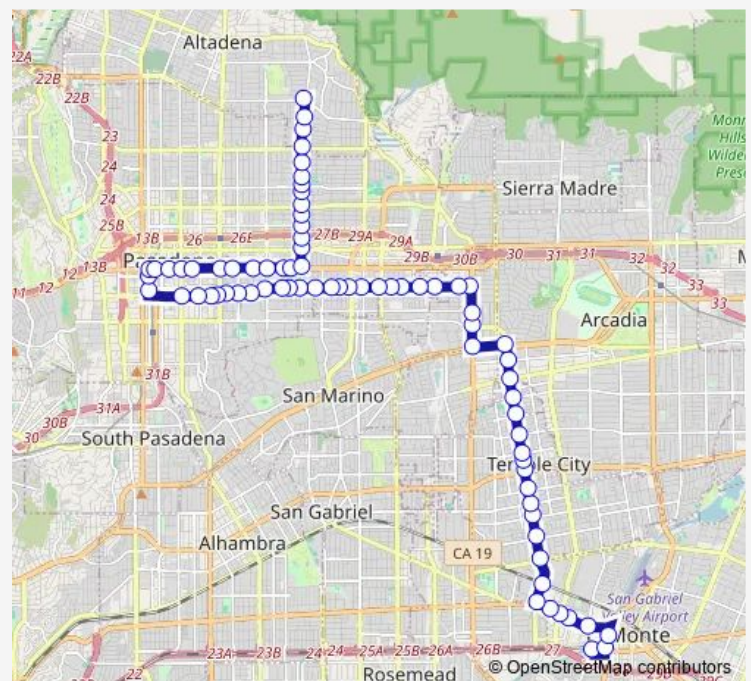

Temple City / Lemon

Temple City / Camino Real

Sunset / Duarte

Route schedule

El Monte Station - Lower Level — New York / Allen

Monday 04:45-21:03

Tuesday 04:45-21:03

Wednesday 04:45-21:03

Thursday 04:45-21:03

Friday 04:45-21:03

Saturday 06:00-21:00

Sunday 06:00-21:00

Route info

Direction: El Monte Station - Lower Level

Stops: 76

Trip Duration: 1 hour 2 min

267 — Metro Local Line

Sunset / Fairview

Huntington / Sunset

Rosemead / Huntington

Rosemead / California

Rosemead / Laurita

Del Mar / Rosemead

Del Mar / Lotus

Del Mar / Madre

Del Mar / Kinneloa

Del Mar / El Nido

Del Mar / Eastern

Del Mar / San Gabriel

Del Mar / Altadena

Del Mar / Sierra Madre

Del Mar / Bonita