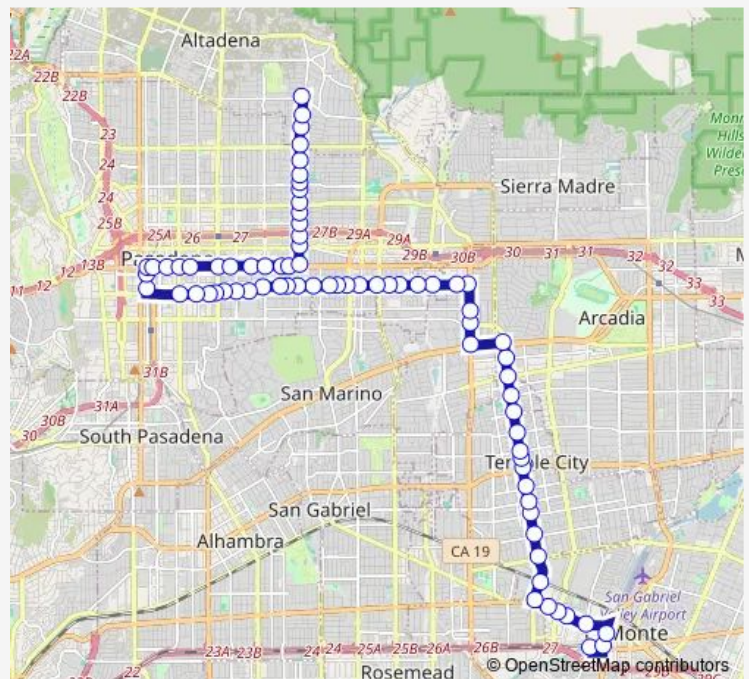

Temple City / Lemon

Temple City / Camino Real

Sunset / Duarte

Route schedule

El Monte Station - Lower Level — New York / Allen

Monday 04:45-21:03

Tuesday 04:45-21:03

Wednesday 04:45-21:03

Thursday 04:45-21:03

Friday 04:45-21:03

Saturday 06:00-21:00

Sunday 06:00-21:00

Route info

Direction: El Monte Station - Lower Level

Stops: 76

Trip Duration: 1 hour 6 min

267 — Metro Local Line

Sunset / Fairview

Huntington / Sunset

Rosemead / Huntington

Rosemead / California

Rosemead / Laurita

Del Mar / Rosemead

Del Mar / Lotus

Del Mar / Madre

Del Mar / Kinneloa

Del Mar / El Nido

Del Mar / Eastern

Del Mar / San Gabriel

Del Mar / Altadena

Del Mar / Sierra Madre

Del Mar / Bonita