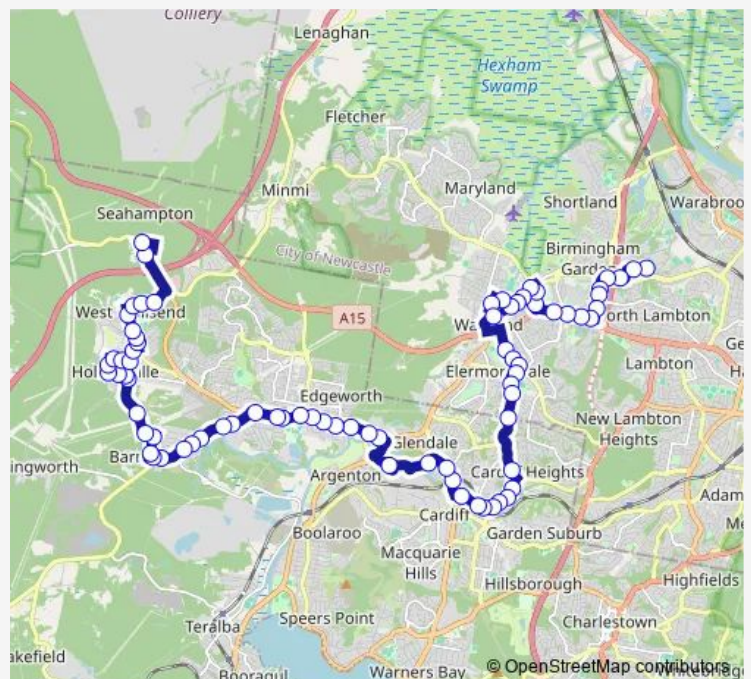

### Route schedule

Stockland Glendale, Stand B — Fifth St At George Booth Dr

Monday 07:20-07:57

Tuesday 07:20-07:57

Wednesday 07:20-07:57

Thursday 07:20-07:57

Friday 07:20-07:57

Saturday —

### Route info

Direction: Stockland Glendale, Stand B

Stops: 48

Trip Duration: 0 hour 32 min

267 — West Wallsend to Glendale

Northville Dr Opp Carinda Av

Northville Dr At Thomas St

Northville Dr After Macquarie St