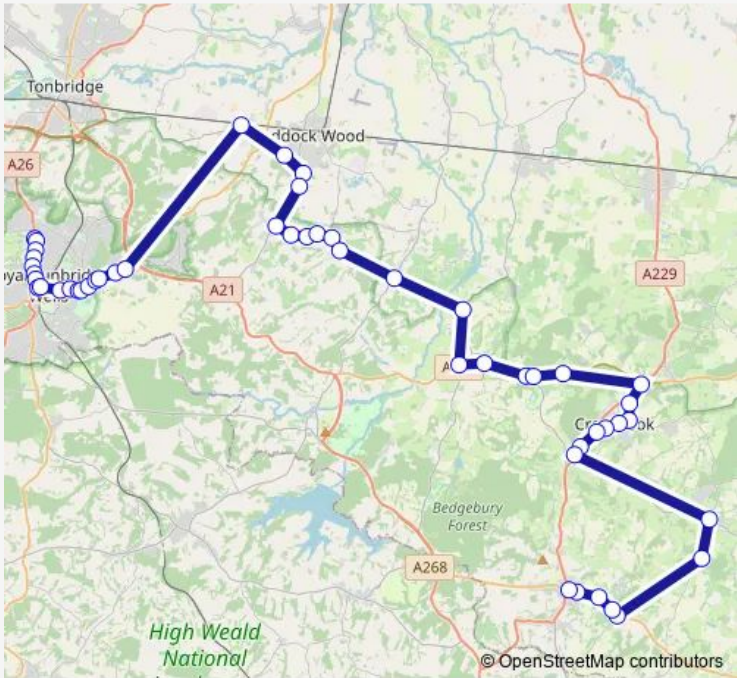

Bus 267 Hawkhurst - Tunbridge Wells Boys Grammar

[Go to website](#)

Direction
 Tunbridge Wells Boys' Grammar School — Victoria Hall
 50 stops
[Open route schedule](#)

- Tunbridge Wells Boys' Grammar School
- Tunbridge Wells Boys' Grammar School
- YMCA
- East Cliff Road
- The Skinners' School
- St John's Church
- Woodbury Park Road
- Grosvenor Road
- Meadow Road
- St James Church
- College Drive
- Cleveland
- Dunorlan Park
- Sandhurst Road South
- Swing Gates
- Blackhurst Lane
- Seven Springs Cheshire Homes
- Oakley School
- Post Office
- Foal Hurst Wood
- Mascalls Academy Grounds

Route schedule
 Tunbridge Wells Boys' Grammar School — Victoria Hall

Monday	15:50
Tuesday	15:50
Wednesday	15:50
Thursday	15:50
Friday	15:50
Saturday	—
Sunday	—

Route info
 Direction: Tunbridge Wells Boys' Grammar School
 Stops: 50
 Trip Duration: 1 hour 46 min

Thursday 06:20

Friday 06:20

Saturday —

Sunday —

Route info

Direction: Victoria Hall

Stops: 50

Trip Duration: 1 hour 55 min