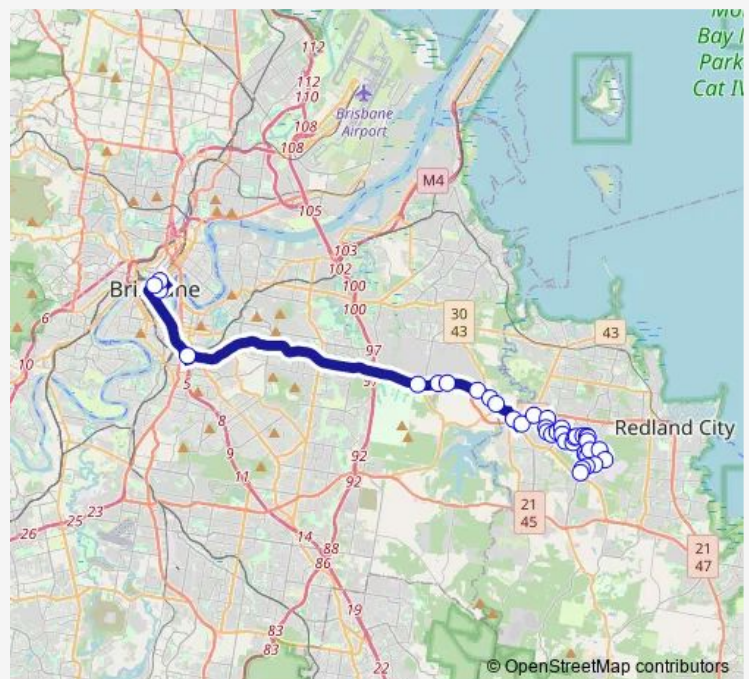

Crotona Rd at Windemere Road

Crotona Rd near Wicks Ct

Crotona Rd near Draycott St

Crotona Rd at Randwick St

Route schedule

Vienna Rd at Burwood Road — Ann Street Stop 10 at King George Square

Monday 06:13-07:43

Tuesday 06:13-07:43

Wednesday 06:13-07:43

Thursday 06:13-07:43

Friday 06:13-07:43

Saturday —

Sunday —

Route info

Direction: Vienna Rd at Burwood Road

Stops: 36

Trip Duration: 1 hour 22 min

267 — Alexandra Hills - Brisbane City

Elmhurst St near Crotona Rd

Elmhurst St near Sutphin St

Finucane Rd at Willard Road

Moreton Bay Rd at Dan St

Capalaba park 'n' ride, platform 1

Friday 15:48-17:48

Saturday —

Sunday —

Route info

Direction: Elizabeth Street Stop 85

Stops: 37

Trip Duration: 1 hour 13 min

Cumberland Dr near Vienna Rd