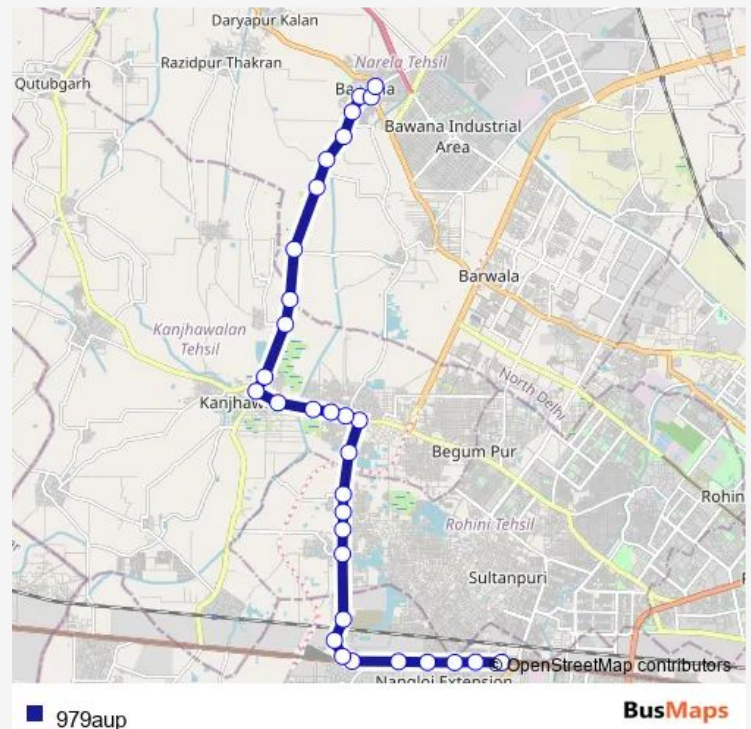

Bus 979aup

[Go to website](#)

Direction

Nangloi Metro Station — Bawana Village

31 stops

[Open route schedule](#)

- Nangloi Metro Station
- Nangloi JJ Colony Lokesh Cinema
- Qamruddin Nagar Terminal
- Rajdhani Park
- Swarn Park
- Mundka Village Metro Station
- Mundka School (Rani Khera Road)
- Friends Enclave Mundka
- Mundka Railway Station
- Rani Khera Village
- Rani Khera School / Bhagya Vihar
- Mubarak Pur Crossing
- Madan Pur Dabas
- Shaheed Bhagat Singh Nagar
- Karala Crossing
- Desu Office
- Shiv Vihar Bheem Chowk
- Radha Swami Satsang
- Shivam Plywood
- Kanjhawala Chowk
- SDM Court Kanjhawala

Route schedule

Nangloi Metro Station — Bawana Village

Monday	10:25
Tuesday	10:25
Wednesday	10:25
Thursday	10:25
Friday	10:25
Saturday	10:25
Sunday	10:25

Route info

Direction: Nangloi Metro Station

Stops: 31

Trip Duration: 1 hour 17 min

Chandpur Crossing

Sultan Pur Xing

Prem Piyau

Shri Krishna Gaushala

Bajit Pur Xing

Krishna Vihar

Ishwar Colony