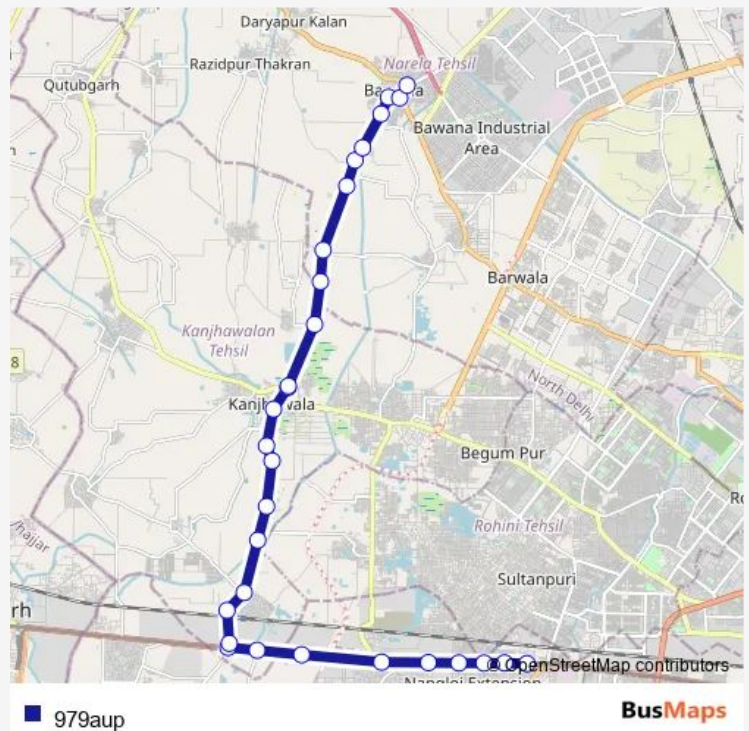

Kanjhawla School

Chandpur Kalan Crossing

Chandpur Khurd

Route schedule

Nangloi Metro Station — Bawana Village Chowk

Monday 05:55-19:25

Tuesday 05:55-19:25

Wednesday 05:55-19:25

Thursday 05:55-19:25

Friday 05:55-19:25

Saturday 05:55-19:25

Sunday 05:55-19:25

Route info

Direction: Nangloi Metro Station

Stops: 29

Trip Duration: 1 hour 23 min