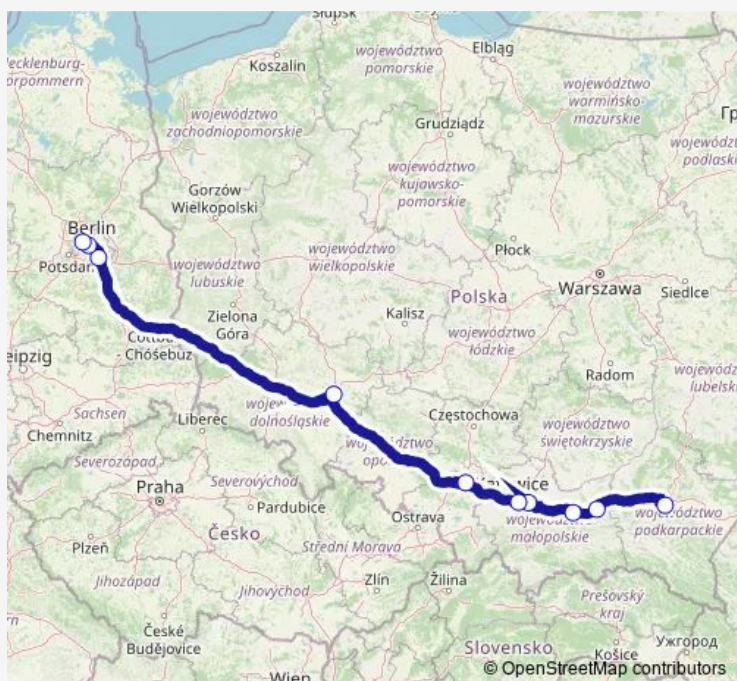

International Coach Service 1360A Berlin - Wrocław - Krakow - Rzeszów

[Go to website](#)

Direction

Rzeszow, Bus Station — Berlin ZOB [Fernbus]

10 stops

[Open route schedule](#)

Rzeszow, Bus Station

Tarnow, Do Huty 04 P&R

Brzesko, Bus station

Krakow, MDA Bus Station

Krakow, Krakow-Balice Airport

Katowice, Bus Station Sadowa

Wroclaw, Bus Station

Flughafen Ber

S Südkreuz Bhf (Berlin)

Berlin ZOB [Fernbus]

Route schedule

Rzeszow, Bus Station — Berlin ZOB [Fernbus]

Monday	07:00
Tuesday	07:00
Wednesday	07:00
Thursday	07:00
Friday	07:00
Saturday	07:00
Sunday	07:00

Route info

Direction: Rzeszow, Bus Station

Stops: 10

Trip Duration: 11 hour 50 min

Direction

Berlin ZOB [Fernbus] — Rzeszow, Bus Station

10 stops

[Open route schedule](#)

Berlin ZOB [Fernbus]

S Südkreuz Bhf (Berlin)

Flughafen Ber