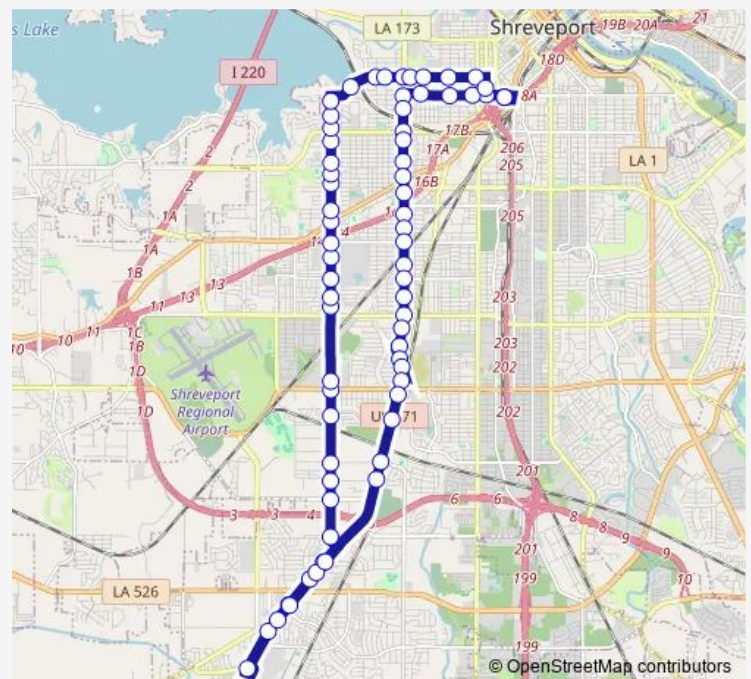

### Direction

Sportran Intermodal Terminal — Sportran Intermodal Terminal

68 stops

[Open route schedule](#)

Sportran Intermodal Terminal

Murphy St & Allen Ave (Outbound)

Murphy St & Pierre Ave (Outbound)

Murphy St & Norma Ave (Outbound)

Murphy St & Madison Ave (Outbound)

Hearne Ave & Murphy St (Outbound)

Hearne Ave & Dunlap St (Outbound)

Hearne Ave & Lakeshore Dr (Outbound)

Hearne Ave & West College St (Outbound)

Hearne Ave & Catherine St (Outbound)

Hearne Ave & Morningside Dr (Outbound)

Hearne Ave & Hollywood Ave (Outbound)

Hearne Ave & Waggoner St (Outbound)

Hearne Ave & Hillcrest (Outbound)

### Route info

Direction: Sportran Intermodal Terminal

Stops: 68

Trip Duration: 1 hour 2 min

Alt 102 — Alt 102 - Hearne/Jewella

Hearne Ave & Sunnybrook (Outbound)

Hearne Ave & Amherst St (Outbound)

Hearne Ave & Elmhurst (Outbound)