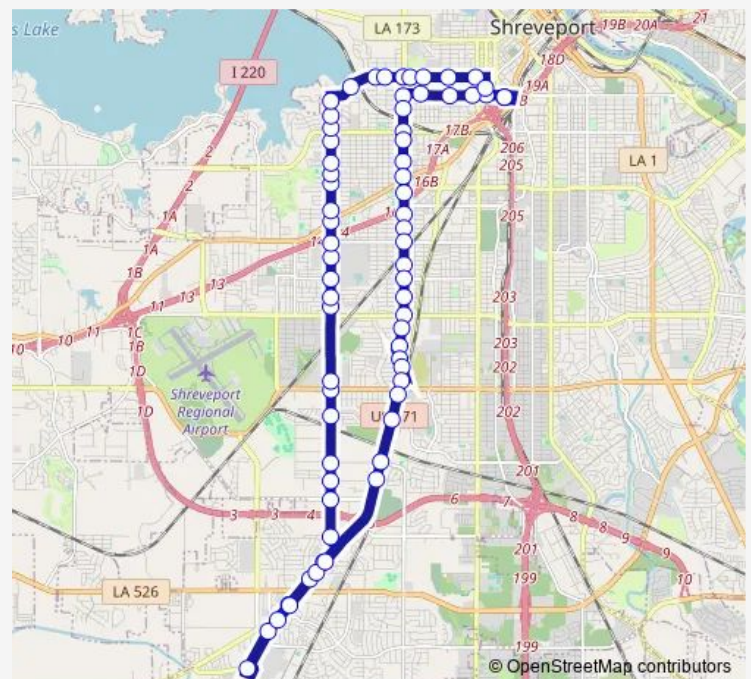

Murphy St & Pierre Ave (Outbound)

Murphy St & Norma Ave (Outbound)

Murphy St & Madison Ave (Outbound)

Hearne Ave & Murphy St (Outbound)

Hearne Ave & Dunlap St (Outbound)

Hearne Ave & Lakeshore Dr (Outbound)

Hearne Ave & Hillcrest (Outbound)

Route schedule

Sportran Intermodal Terminal — Sportran Intermodal Terminal

Monday 17:45-00:15⁺¹

Tuesday 17:45-00:15⁺¹

Wednesday 17:45-00:15⁺¹

Thursday 17:45-00:15⁺¹

Friday 17:45-00:15⁺¹

Saturday 17:45-00:15⁺¹

Sunday 08:00-16:20

Route info

Direction: Sportran Intermodal Terminal

Stops: 68

Trip Duration: 1 hour 2 min

Alt 102 — Alt 102 - Hearne/Jewella

Hearne Ave & Sunnybrook (Outbound)

Hearne Ave & Amherst St (Outbound)

Hearne Ave & Elmhurst (Outbound)

Mansfield Rd & Sutherlands (Outbound)

Mansfield Rd & Valley View (Outbound)

Mansfield Rd & Amelia St (Outbound)

Mansfield Rd & Mccutcheon St (Outbound)