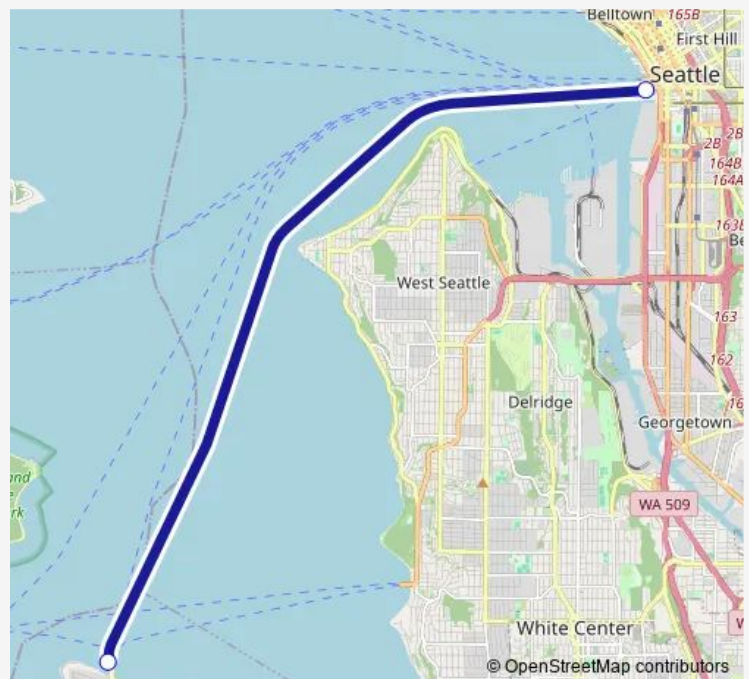

Ferry 975

[Go to website](#)

Direction

Vashon Island Water Taxi & Colman Dock — Vashon Passenger Ferry & Vashon Ferry Dock

2 stops

[Open route schedule](#)

Vashon Island Water Taxi & Colman Dock

Vashon Passenger Ferry & Vashon Ferry Dock

Route schedule

Vashon Island Water Taxi & Colman Dock — Vashon Passenger Ferry & Vashon Ferry Dock

| | |
|-----------|-------------|
| Monday | 05:30-18:30 |
| Tuesday | 05:30-18:30 |
| Wednesday | — |
| Thursday | 05:30-18:30 |
| Friday | 05:30-18:30 |
| Saturday | — |
| Sunday | — |

Route info

Direction: Vashon Island Water Taxi & Colman Dock

Stops: 2

Trip Duration: 0 hour 22 min

■ 975

Direction

Vashon Passenger Ferry & Vashon Ferry Dock — Vashon Island Water Taxi & Colman Dock

2 stops