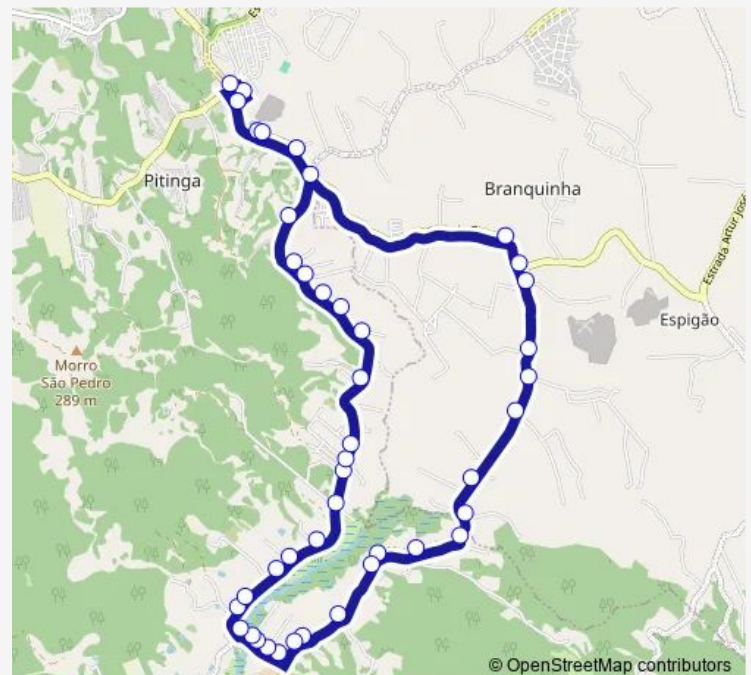

SAO Caetano 4382_Espelhada

SAO Caetano 975

Passo DA Taquara 950

Route schedule

JD. Outeiral 105 — JD. Outeiral

Monday	00:00-22:15
Tuesday	00:00-22:15
Wednesday	00:00-22:15
Thursday	00:00-22:15
Friday	00:00-22:15
Saturday	06:40-22:05
Sunday	06:40-22:05

Route info

Direction: JD. Outeiral 105

Stops: 46

Trip Duration: 0 hour 43 min

A99 — Passo DA Batalha (Circular / Alimentadora)

Passo DA Taquara DF 480

Passo DA Taquara 100

Passo DA Taquara 80