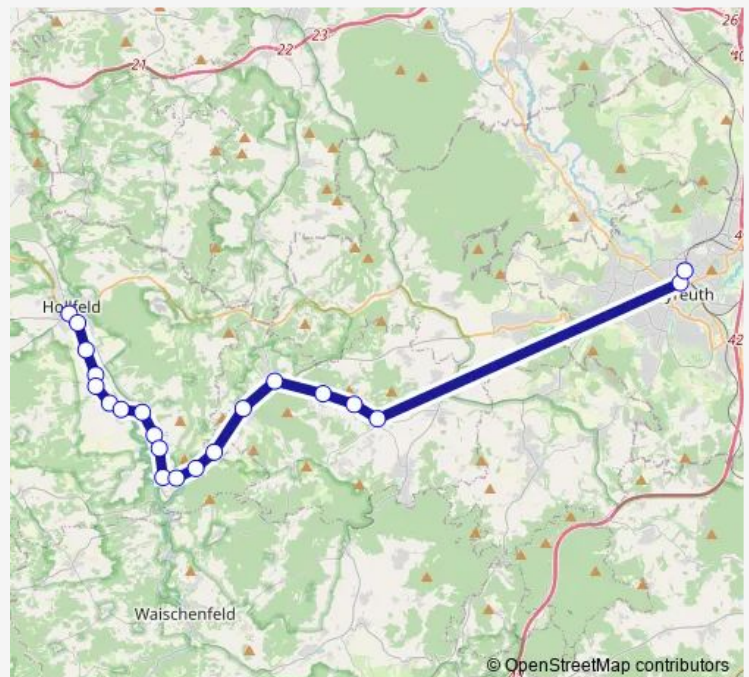

Thursday 23:55

Friday 23:55

Saturday —

Sunday 23:55

Route info

Direction: Bayreuth Hbf

Stops: 26

Trip Duration: 0 hour 35 min

■ 394.6

BusMaps

Höfen (b. Hollfeld)

Moggendorf

Treppendorf (b. Hollfeld)

Hollfeld Bahnhof

Hollfeld Spitalplatz

Direction

Stops: 21

Trip Duration: 0 hour 47 min

Direction

Bayreuth Hbf — Hollfeld Spitalplatz

21 stops

[Open route schedule](#)

Bayreuth Hbf

Bayreuth Luitpoldplatz

Thursday 15:01

Friday 15:01

Saturday 15:01-17:01

Sunday 10:01-14:01

Route info

Direction: Bayreuth Hbf

Stops: 21

Trip Duration: 0 hour 49 min