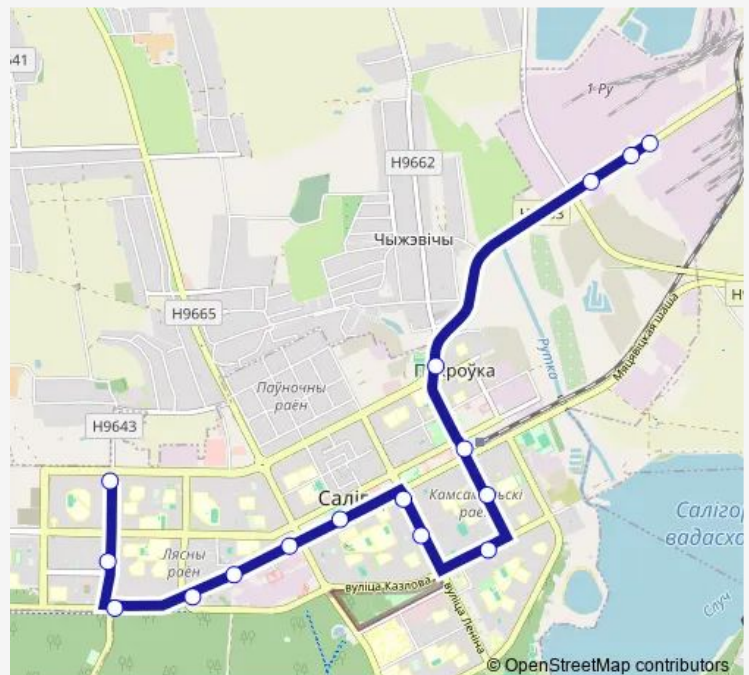

Monday 05:02-02:22⁺¹

Tuesday 05:02-02:22⁺¹

Wednesday 05:02-02:22⁺¹

Thursday 05:02-02:22⁺¹

Friday 05:02-02:22⁺¹

Saturday 05:02-02:22⁺¹

Sunday 05:02-02:22⁺¹

Route info

Direction: КДП Молодежный

Stops: 16

Trip Duration: 0 hour 31 min

1m

BusMaps

Direction

Филиал Автобусный парк №1 — КДП Молодежный

16 stops