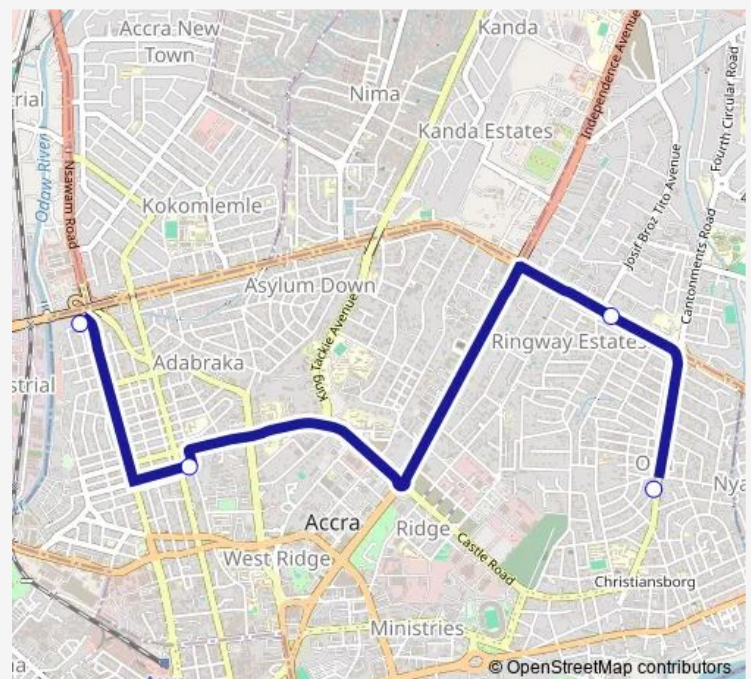

Bus 205A UTC Station to Osu Re

[Go to website](#)

Direction

Terminal UTC Station — Terminal Osu Re

4 stops

[Open route schedule](#)

Terminal UTC Station

Champion

Fire Service 206

Terminal Osu Re

Route schedule

Terminal UTC Station — Terminal Osu Re

Monday 14:23

Tuesday 14:23

Wednesday 14:23

Thursday 14:23

Friday 14:23

Saturday 14:23

Sunday 14:23

Route info

Direction: Terminal UTC Station

Stops: 4

Trip Duration: 0 hour 26 min

■ 205A — UTC Station to Osu Re

205A Bus time schedules and route maps are available in an offline PDF at busmaps.com. Use the busmaps.com website to see live bus times, train schedule or subway schedule, and step-by-step directions for all public transit in Accra