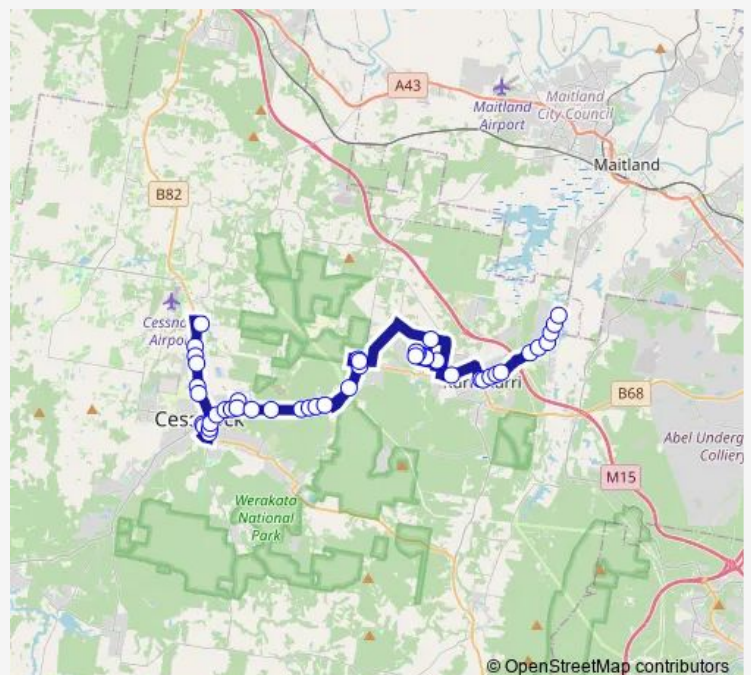

School Bus S920 St Philips College to Main Rd at Heddon St via Weston

[Go to website](#)

Direction

St Philips Christian College Nulkaba — 76 Main Rd

44 stops

[Open route schedule](#)

- St Philips Christian College Nulkaba
- 204 Wine Country Dr
- Wine Country Dr At Fleming St
- Wine Country Dr Opp O'Connors Rd
- Wine Country Dr Opp Calvary Cessnock Retirement Community
- 108 Allandale Rd
- Cessnock Leagues Club, Darwin St
- Darwin St After North Av
- Vincent St Before Hall St
- Vincent St Before Cooper St
- Cessnock City Library, Vincent St
- Maitland Rd After Doyle St
- Maitland Rd At George St
- Maitland Rd Opp David St
- Anzac Av Opp Kanowna Av
- Cessnock East Public School, Old Maitland Rd
- Kurri Rd After Quarry St
- Kurri Rd Before Tunnel Rd
- Cessnock Rd After Aberdare St
- Cessnock Rd At Kemp St

Route schedule

St Philips Christian College Nulkaba — 76 Main Rd

Monday	14:55
Tuesday	14:55
Wednesday	14:55
Thursday	14:55
Friday	14:55
Saturday	—
Sunday	—

Route info

Direction: St Philips Christian College Nulkaba

Stops: 44

Trip Duration: 1 hour 15 min

Cessnock Rd Opp 144

Cessnock Rd Opp Henderson St

Cessnock Rd After Carrs Rd

Cessnock Rd At Goulburn St

Dubbo St At Goulburn St

Abermain Public School, Goulburn St

Woodlands Dr Before Gingers Lane

Weston Public School, Weston St

Kline St At Sixth St

Logan St At O'Toole St

O'Toole St At Fourth St

Fourth St Opp Davies Cl

Northcote St Opp Boundary St

Mitchell Av After Maitland St