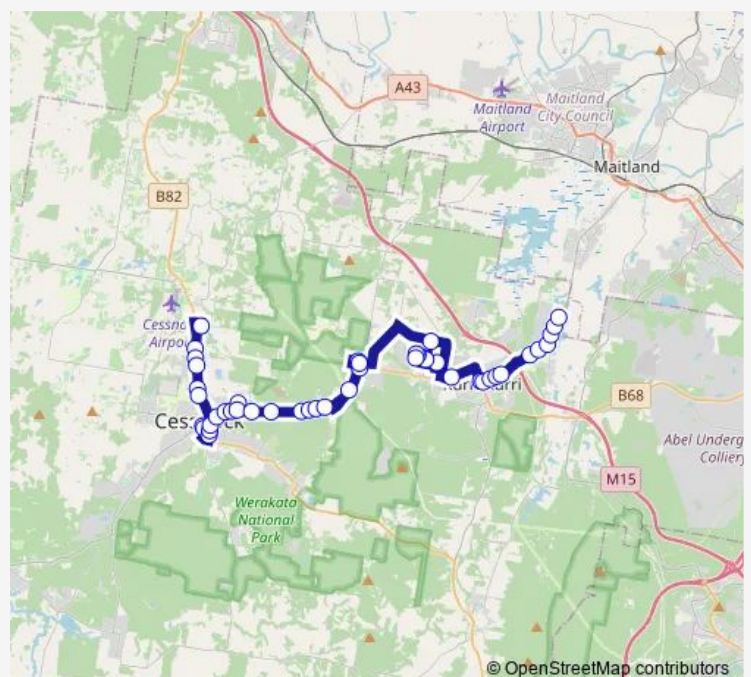

204 Wine Country Dr

Wine Country Dr At Fleming St

Wine Country Dr Opp O'Connors Rd

Wine Country Dr Opp Calvary Cessnock Retirement Community

108 Allandale Rd

Cessnock Leagues Club, Darwin St

Darwin St After North Av

Vincent St Before Hall St

Vincent St Before Cooper St

Cessnock City Library, Vincent St

Maitland Rd After Doyle St

Maitland Rd At George St

Maitland Rd Opp David St

Anzac Av Opp Kanowna Av

Cessnock East Public School, Old Maitland Rd

Kurri Rd After Quarry St

Kurri Rd Before Tunnel Rd

Cessnock Rd After Aberdare St

Cessnock Rd At Kemp St

Route schedule

St Philips Christian College Nulkaba — 76 Main Rd

Monday	14:55
Tuesday	14:55
Wednesday	14:55
Thursday	14:55
Friday	14:55
Saturday	—
Sunday	—

Route info

Direction: St Philips Christian College Nulkaba

Stops: 44

Trip Duration: 1 hour 15 min

Cessnock Rd Opp 144

Cessnock Rd Opp Henderson St

Cessnock Rd After Carrs Rd

Cessnock Rd At Goulburn St