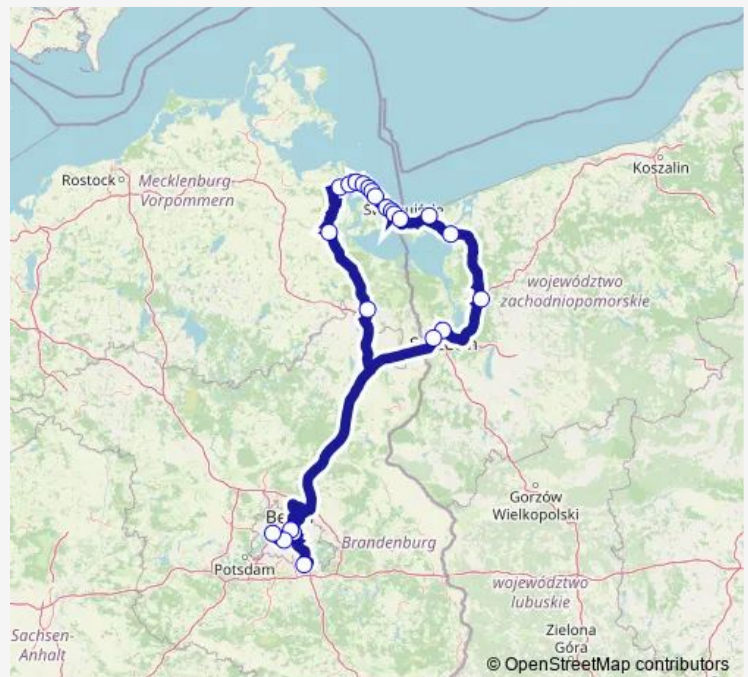

Berlin (Ostbahnhof)

Berlin Alexanderplatz

Pasewalk station

Anklam central bus station

Wolgast Rungeplatz (Harbor)

Bannemin

Zinnowitz station

Zempin (Hauptstraße)

Wolin, 17 and 18

Goleniow, Bus station

Szczecin, Bus Station

Warzymice, Osiedle Kresy

Route schedule

Berlin Airport BER (Berlin Brandenburg), Terminal 1/2 — Berlin central bus station

Monday 10:10

Tuesday 10:10

Wednesday 10:10

Thursday 10:10

Friday 10:10

Saturday 10:10

Sunday 10:10

Route info

Direction: Berlin Airport BER (Berlin Brandenburg), Terminal 1/2

Stops: 23

Trip Duration: 11 hour 15 min

Berlin Südkreuz train station

Berlin central bus station

Direction

Berlin central bus station — Berlin Airport BER (Berlin Brandenburg), Terminal 1/2

22 stops

[Open route schedule](#)