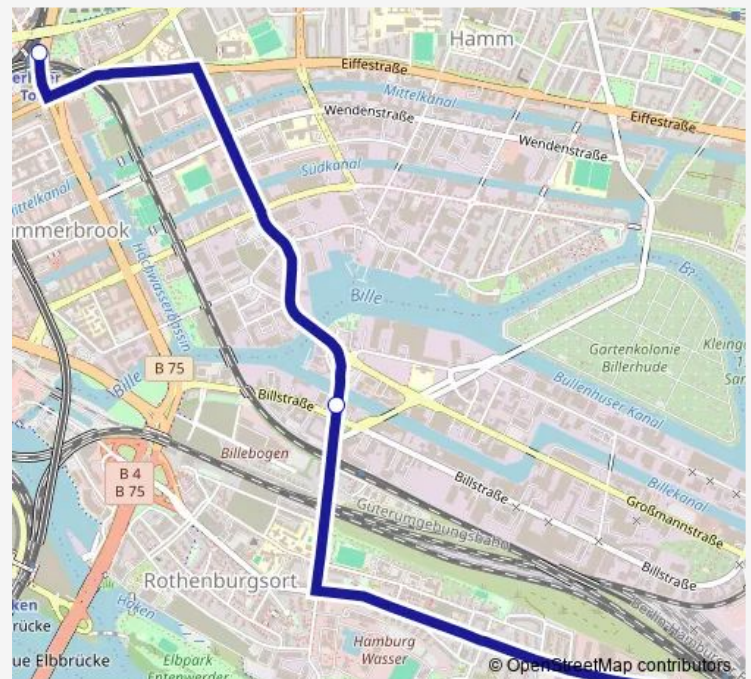

Bus S21-Sev Berliner Tor > Bf. Bergedorf

[Go to website](#)

Direction

S Tiefstack — U S Berliner Tor (Bürgerweide)

3 stops

[Open route schedule](#)

S Tiefstack

S Rothenburgsort

U S Berliner Tor (Bürgerweide)

Route schedule

S Tiefstack — U S Berliner Tor (Bürgerweide)

Monday	—
Tuesday	—
Wednesday	—
Thursday	04:35-00:55 ⁺¹
Friday	04:35-02:55 ⁺¹
Saturday	03:15-02:55 ⁺¹
Sunday	03:15-22:35

Route info

Direction: S Tiefstack

Stops: 3

Trip Duration: 0 hour 14 min

■ S21-Sev — Berliner Tor > Bf. Bergedorf

Direction

U S Berliner Tor (Bürgerweide) — S Tiefstack

3 stops

[Open route schedule](#)

U S Berliner Tor (Bürgerweide)

S Rothenburgsort

S Tiefstack

Route schedule

U S Berliner Tor (Bürgerweide) — S Tiefstack

Monday	—
Tuesday	—
Wednesday	—
Thursday	04:31-00:51 ⁺¹
Friday	04:31-02:51 ⁺¹
Saturday	03:11-02:51 ⁺¹
Sunday	03:11-22:35