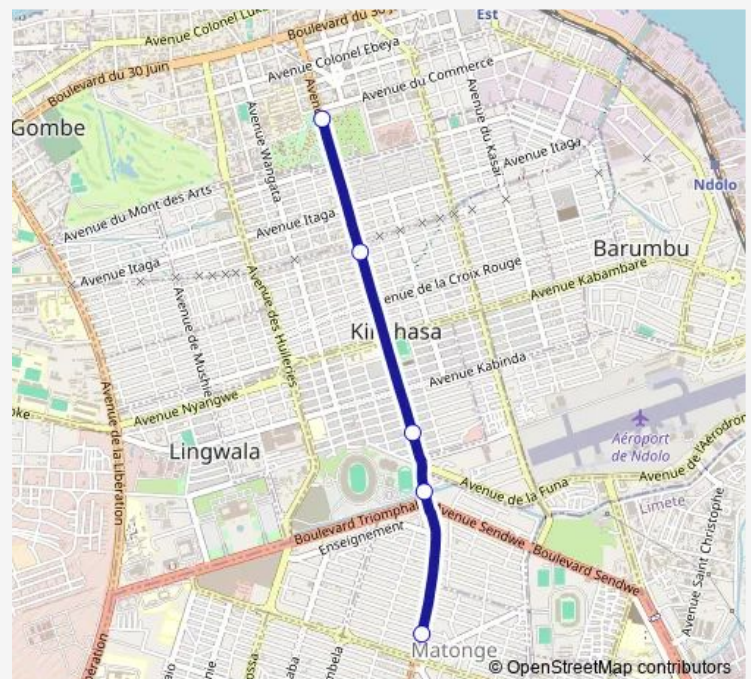

Thursday 15:53

Friday 15:53

Saturday —

Sunday —

Route info

Direction: Unknown

Stops: 5

Trip Duration: 0 hour 16 min

■ Gombe Ville_ TO _ Victoire

Direction

Unknown — Unknown

7 stops

[Open route schedule](#)

Unknown

Unknown

Unknown

Trip Duration: 0 hour 26 min

Direction

Unknown — Unknown

5 stops

[Open route schedule](#)

Unknown

Unknown

Unknown

Trip Duration: 0 hour 18 min

Direction

Unknown — Unknown

11 stops

[Open route schedule](#)

Unknown

Unknown

pain victoire