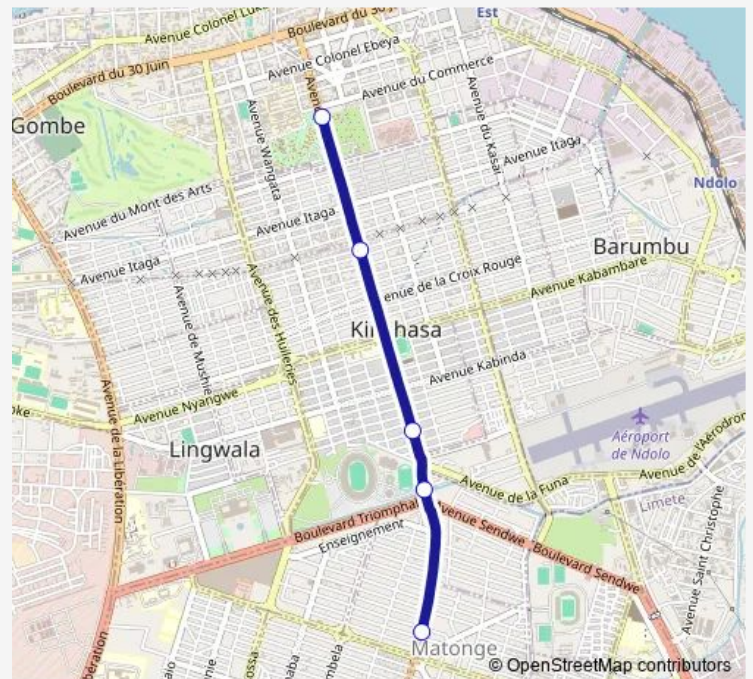

Thursday 15:53

Friday 15:53

Saturday —

Sunday —

Route info

Direction: Unknown

Stops: 5

Trip Duration: 0 hour 16 min

■ Gombe Ville_ TO _ Victoire

Direction

Unknown — Unknown

7 stops

[Open route schedule](#)

Unknown

Unknown

Unknown

Wednesday 07:51

Thursday 07:51

Friday 07:51

Saturday —

Sunday —

Route info

Direction: Unknown

Stops: 7

Friday	06:19
--------	-------

Saturday	—
----------	---

Sunday	—
--------	---

Route info

Direction: Unknown

Stops: 5

Trip Duration: 0 hour 18 min

Direction