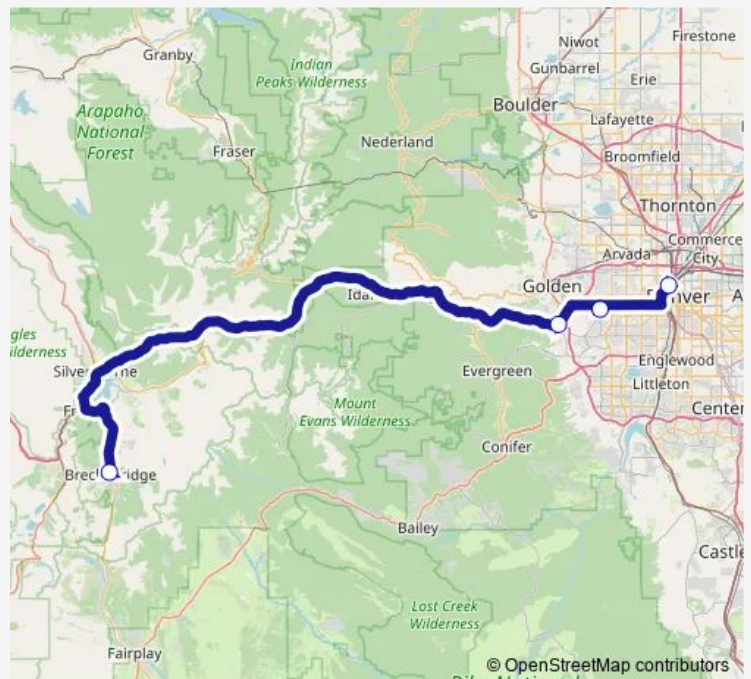

Wooly Mammoth Park & Ride

Breckenridge Transfer Station

Route schedule

Union Station Gate B4 — Breckenridge Transfer Station

Monday —

Tuesday —

Wednesday —

Thursday —

Friday —

Saturday 06:05

Sunday 06:05

Route info

Direction: Union Station Gate B4

Stops: 4

Trip Duration: 1 hour 55 min

Direction

Union Station Gate B4 — A Basin

4 stops

[Open route schedule](#)

Union Station Gate B4

Federal Center Station Gate L

Wooly Mammoth Park & Ride

A Basin

Route schedule

Union Station Gate B4 — A Basin

Monday	—
Tuesday	—
Wednesday	—
Thursday	—
Friday	—
Saturday	06:15
Sunday	06:15

Route info

Direction: Union Station Gate B4

Stops: 4

Trip Duration: 1 hour 55 min

Direction

Copper Mountain — Union Station