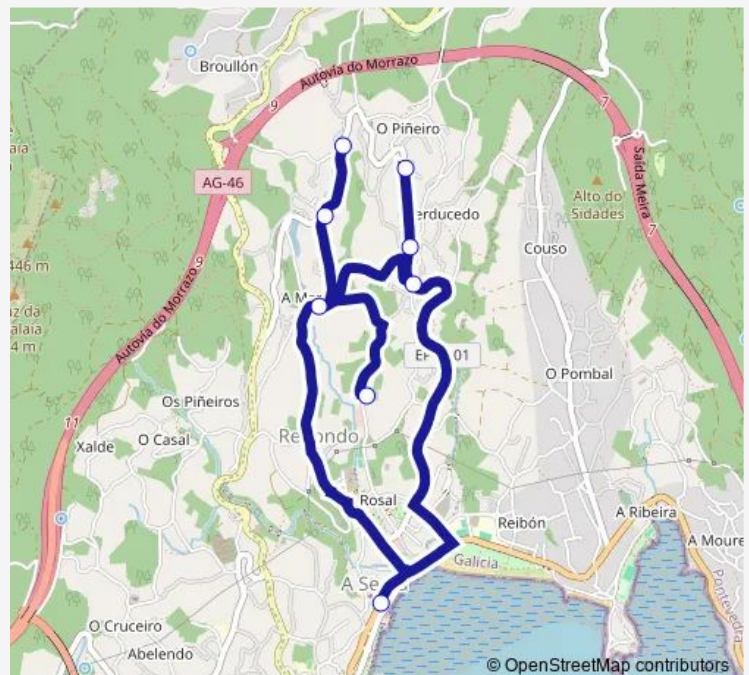

Tuesday 14:00

Wednesday 14:00

Thursday 14:00

Friday 14:00

Saturday —

Sunday —

Route info

Direction: IES A Paralaia

Stops: 8

Trip Duration: 0 hour 25 min

■ XG672006 — IES A Paralaia-Verducedo (BAR Bb+)

Direction

Verducedo Bar Bb+ — IES A Paralaia

8 stops

[Open route schedule](#)

Verducedo Bar Bb+

BAR Pita NA Curva

A Lomba

Igrexa

Berducedo

Bar Lolo

Vila Rosa

IES A Paralaia

Route schedule

Verducedo Bar Bb+ — IES A Paralaia

Monday	08:00-15:35
Tuesday	08:00
Wednesday	08:00
Thursday	08:00
Friday	08:00
Saturday	—
Sunday	—

Route info

Direction: Verducedo Bar Bb+

Stops: 8

Trip Duration: 0 hour 25 min