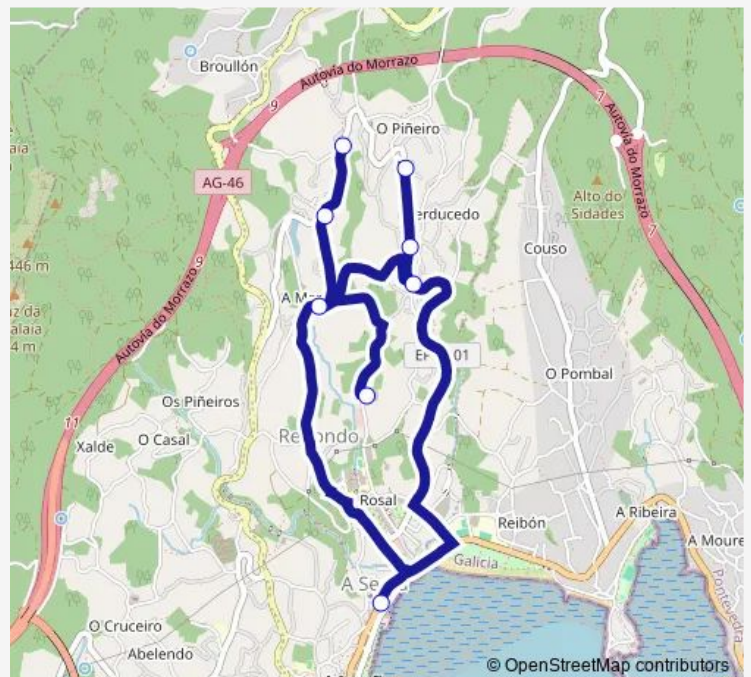

### Direction

IES A Paralaia — Verducedo Bar Bb+

8 stops

[Open route schedule](#)

IES A Paralaia

Vila Rosa

Bar Lolo

Berducedo

### Route schedule

IES A Paralaia — Verducedo Bar Bb+

Monday 14:00-17:40

Tuesday 14:00

Wednesday 14:00

Thursday 14:00

Friday 14:00

Saturday —

### Route info

Direction: IES A Paralaia

Stops: 8

Trip Duration: 0 hour 25 min

Xg672006 — IES A Paralaia-Verducedo (BAR Bb+)

**Direction**

Verducedo Bar Bb+ — IES A Paralaia

8 stops

[Open route schedule](#)

Verducedo Bar Bb+

BAR Pita NA Curva

A Lomba

Igrexa

Berducedo

Bar Lolo

Vila Rosa