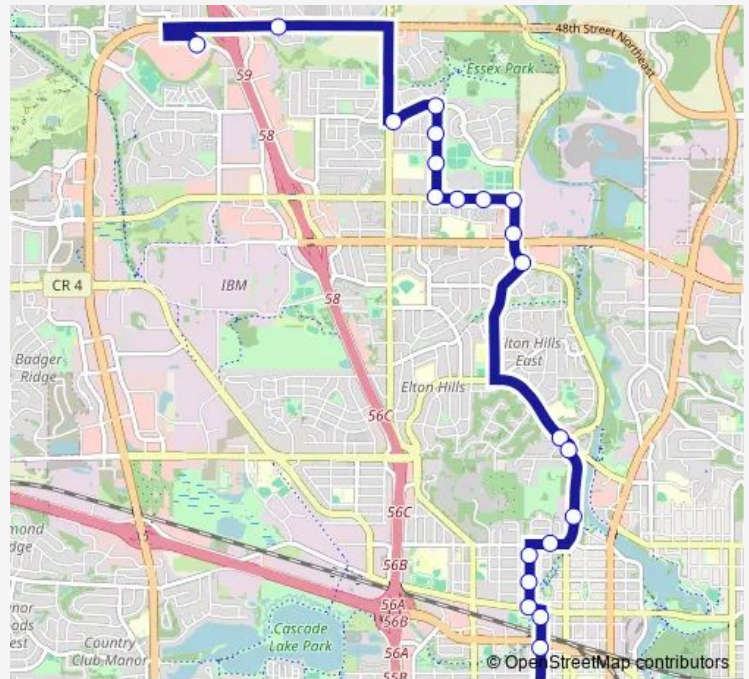

Bus 26 Weekend Sb Route 26 Weekend Southbound

[Go to website](#)

Direction

Near West Frontage Rd and 55th Street Northwest — Center St. West and 6th Avenue Northwest

22 stops

[Open route schedule](#)

- Near West Frontage Rd and 55th Street Northwest
- 55th Street Northwest and Georgetown Place Northwest
- 48th Street Northwest and 18th Avenue Northwest
- 48th Street Northwest and 13th Avenue Northwest
- 46th Street Northwest and 13th Avenue Northwest
- 13th Avenue Northwest and 44th St. Northwest
- 41st Street Northwest and 13th Avenue Northwest
- 41st Street Northwest and 11th Avenue Northwest
- Along 41st St Northwest and 800 East Of 11th Avenue Northwest
- 41st Street Northwest and West River Parkway Northwest
- West River Pkwy Northwest and 38th St. Northwest
- West River Pkwy Northwest and 9th Avenue Northwest
- Elton Hills Drive Northwest and Viking Drive Northwest
- 3rd Avenue Northwest and Elton Hills Drive Northwest
- Along 3rd Avenue Northwest and 1000 North of 14th St. Northwest
- 14th St. Northwest and 5th Avenue Northwest Westbound
- 7th Avenue Northwest and 12th St. Northwest
- 10th St Northwest and 7th Avenue Northwest
- 7th St. Northwest and 7th Avenue Northwest
- Along 6th Avenue Northwest and 7th St. Northwest

Route schedule

Near West Frontage Rd and 55th Street Northwest — Center St. West and 6th Avenue Northwest

Monday	—
Tuesday	—
Wednesday	—
Thursday	—
Friday	—
Saturday	07:19-18:19
Sunday	07:19-18:19

Route info

Direction: Near West Frontage Rd and 55th Street Northwest

Stops: 22

Trip Duration: 0 hour 23 min

26 Weekend Sb — Route 26 Weekend Southbound

6th Avenue Northwest and 4th St. Northwest

Center St. West and 6th Avenue Northwest

26 Weekend Sb Bus time schedules and route maps are available in an offline PDF at busmaps.com. Use the busmaps.com website to see live bus times, train schedule or subway schedule, and step-by-step directions for all public transit in Rochester