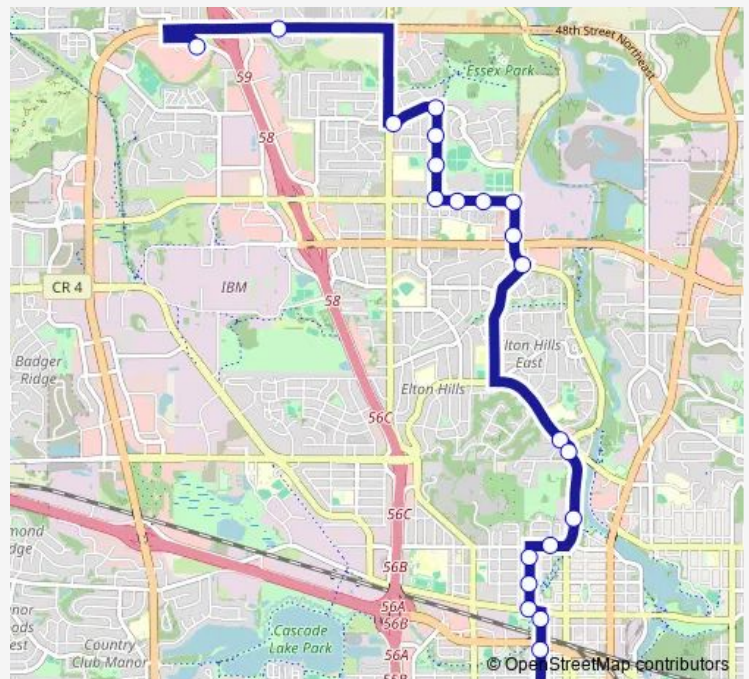

Bus 26 Weekend SB Route 26 Weekend Southbound

[Go to website](#)

Direction

Near West Frontage Rd and 55th Street Northwest — Center St. West and 6th Avenue Northwest

22 stops

[Open route schedule](#)

- Near West Frontage Rd and 55th Street Northwest
- 55th Street Northwest and Georgetown Place Northwest
- 48th Street Northwest and 18th Avenue Northwest
- 48th Street Northwest and 13th Avenue Northwest
- 46th Street Northwest and 13th Avenue Northwest
- 13th Avenue Northwest and 44th St. Northwest
- 41st Street Northwest and 13th Avenue Northwest
- 41st Street Northwest and 11th Avenue Northwest
- Along 41st St Northwest and 800 East Of 11th Avenue Northwest
- 41st Street Northwest and West River Parkway Northwest
- West River Pkwy Northwest and 38th St. Northwest
- West River Pkwy Northwest and 9th Avenue Northwest
- Elton Hills Drive Northwest and Viking Drive Northwest
- 3rd Avenue Northwest and Elton Hills Drive Northwest
- Along 3rd Avenue Northwest and 1000 North of 14th St. Northwest
- 14th St Northwest and 5th Avenue Northwest
- 7th Avenue Northwest and 12th St. Northwest
- 10th St Northwest and 7th Avenue Northwest
- 7th St. Northwest and 7th Avenue Northwest
- Along 6th Avenue Northwest and 7th St. Northwest

Route schedule

Near West Frontage Rd and 55th Street Northwest — Center St. West and 6th Avenue Northwest

Monday	—
Tuesday	—
Wednesday	—
Thursday	—
Friday	—
Saturday	07:19-18:19
Sunday	07:19-18:19

Route info

Direction: Near West Frontage Rd and 55th Street Northwest

Stops: 22

Trip Duration: 0 hour 23 min

26 Weekend SB — Route 26 Weekend Southbound

6th Avenue Northwest and 4th St. Northwest

Center St. West and 6th Avenue Northwest

26 Weekend SB Bus time schedules and route maps are available in an offline PDF at busmaps.com. Use the busmaps.com website to see live bus times, train schedule or subway schedule, and step-by-step directions for all public transit in