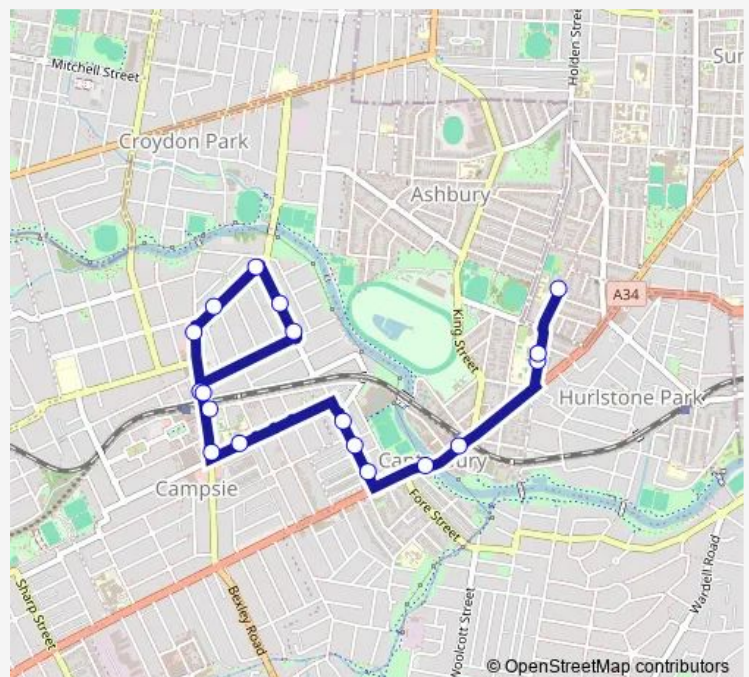

School Bus 632s Campsie Station to Canterbury Boys High

[Go to website](#)

Direction

Campsie Station, South Pde, Stand E — Canterbury Boys High School, Hardy St

18 stops

[Open route schedule](#)

- Campsie Station, South Pde, Stand E
- Campsie Station, Beamish St, Stand B
- Beamish St Opp Lofts Garden
- Brighton Av Opp Browning St
- Brighton Av Opp Moore St
- Moore St After Moore Lane
- Moore St At Clissold Pde
- Campsie Station, Beamish St, Stand C
- Beamish St At Evaline St
- Campsie Public School, Evaline St
- Wonga St After Wairoa St
- Wonga St After Warrigal St
- Wonga St Opp Emu St
- Canterbury Rd Opp Saint Mary Mackillop Reserve
- Canterbury Station, Canterbury Rd, Stand E
- Canterbury Public School, Church St
- Canterbury Girls High School, Church St
- Canterbury Boys High School, Hardy St

Route schedule

Campsie Station, South Pde, Stand E — Canterbury Boys High School, Hardy St

Monday	07:52
Tuesday	07:52
Wednesday	07:52
Thursday	07:52
Friday	—
Saturday	—
Sunday	—

Route info

Direction: Campsie Station, South Pde, Stand E

Stops: 18

Trip Duration: 0 hour 20 min

632s — Campsie Station to Canterbury Boys High

632s School Bus time schedules and route maps are available in an offline PDF at busmaps.com. Use the busmaps.com website to see live bus times, train schedule or subway schedule, and step-by-step directions for all public transit in Sydney