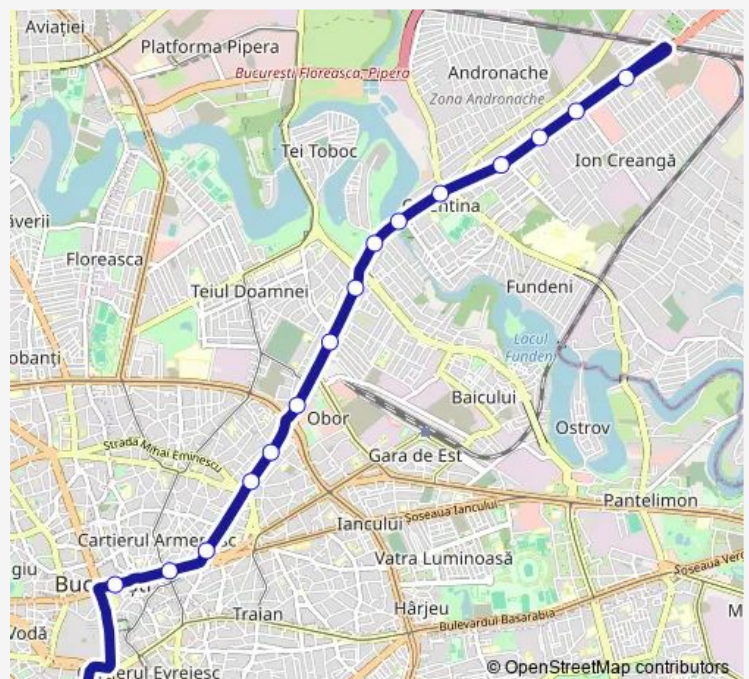

### Route schedule

Pasaj Colentina — Piata Unirii 2

Monday 00:00-23:30

Tuesday 00:00-23:30

Wednesday 00:00-23:30

Thursday 00:00-23:30

Friday 00:00-23:30

Saturday 00:00-23:30

### Route info

Direction: Pasaj Colentina

Stops: 17

Trip Duration: 0 hour 24 min