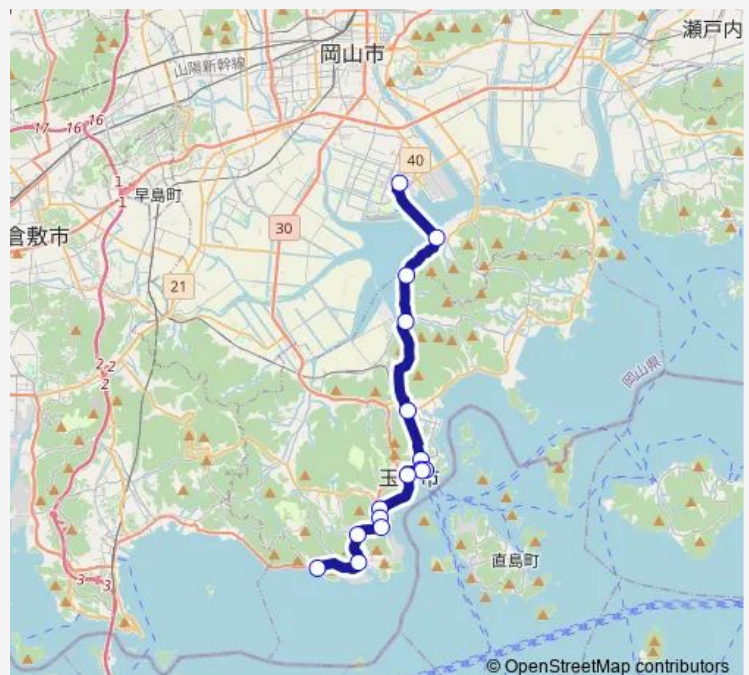

Monday 06:50

Tuesday 06:50

Wednesday 06:50

Thursday 06:50

Friday 06:50

Saturday —

Sunday —

Route info

Direction: 築港新町

Stops: 16

Trip Duration: 1 hour 0 min

■ 特急 築港新町→ダイヤモンド瀬戸内マリンホテル —
玉野渋川特急線

特急 築港新町→ダイヤモンド瀬戸内マリンホテル Bus time schedules and route maps are available in an offline PDF at busmaps.com. Use the busmaps.com website to see live bus times, train schedule or subway schedule, and step-by-step directions for all public transit in Tamano