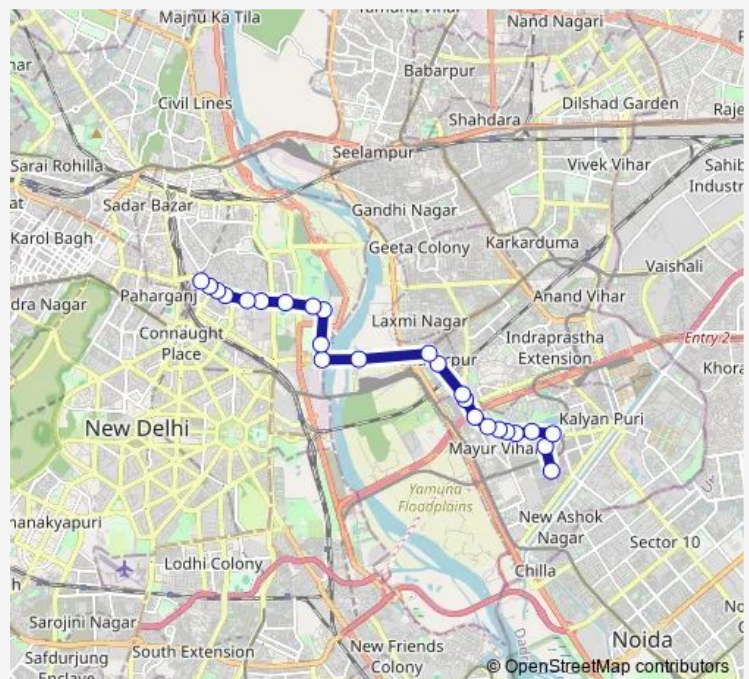

Delhi Gate / Ambedkar Stadium Terminal

Delhi Gate (JLN Marg)

Lnjp Hospital

Route schedule

Trilok Puri 27 Block Terminal — Ajmeri Gate / Kamla Market

Monday 06:00-21:17

Tuesday 06:00-21:17

Wednesday 06:00-21:17

Thursday 06:00-21:17

Friday 06:00-21:17

Saturday 06:00-21:17

Sunday 06:00-21:17

Route info

Direction: Trilok Puri 27 Block Terminal

Stops: 25

Trip Duration: 0 hour 44 min

307down

Zakir Husain College

JLN Marg

PS Kamla Market

Ajmeri Gate / Kamla Market

307down Bus time schedules and route maps are available in an offline PDF at busmaps.com. Use the busmaps.com website to see live bus times, train schedule or subway schedule, and step-by-step directions for all public transit in New Delhi