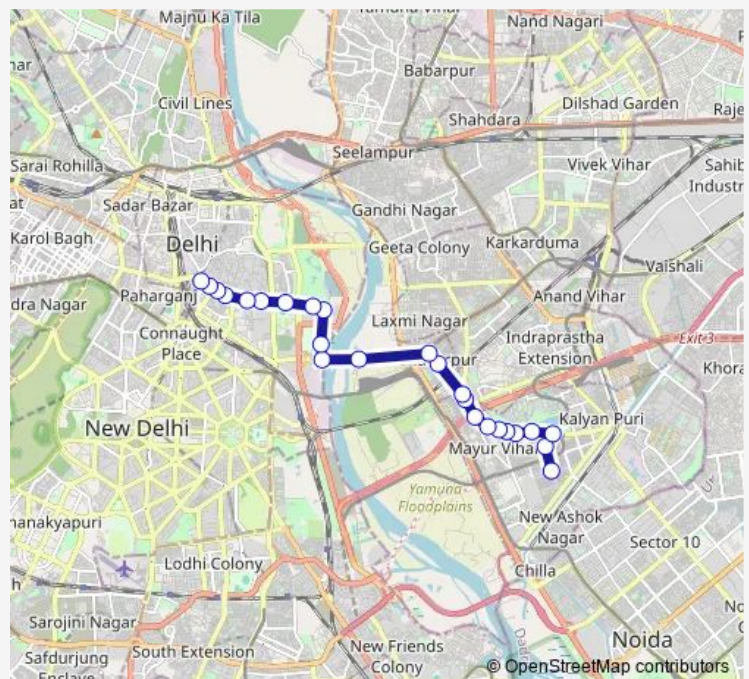

Delhi Gate / Ambedkar Stadium Terminal

Delhi Gate (JLN Marg)

Lnjp Hospital

Route schedule

Trilok Puri 27 Block Terminal — Ajmeri Gate / Kamla Market

Monday 06:00-21:17

Tuesday 06:00-21:17

Wednesday 06:00-21:17

Thursday 06:00-21:17

Friday 06:00-21:17

Saturday 06:00-21:17

Sunday 06:00-21:17

Route info

Direction: Trilok Puri 27 Block Terminal

Stops: 25

Trip Duration: 0 hour 44 min

307down

Zakir Husain College

JLN Marg

PS Kamla Market

Ajmeri Gate / Kamla Market

307down Bus time schedules and route maps are available in an offline PDF at busmaps.com. Use the busmaps.com website to see live bus times, train schedule or subway schedule, and step-by-step directions for all public transit in New Delhi