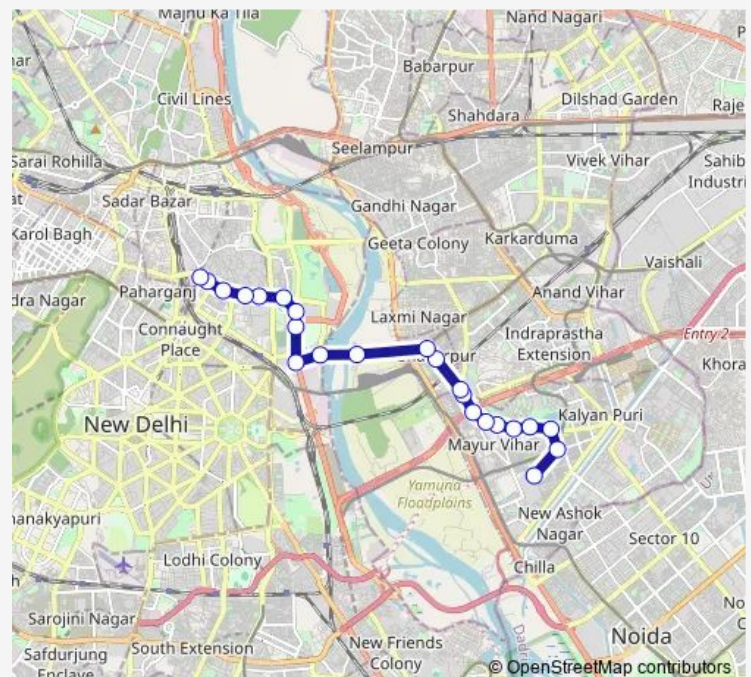

### Route schedule

Trilokpuri 27/31 block — kamla market

Monday 04:50-21:30

Tuesday 04:50-21:30

Wednesday 04:50-21:30

Thursday 04:50-21:30

Friday 04:50-21:30

Saturday 04:50-21:30

Sunday 04:50-21:30

### Route info

Direction: Trilokpuri 27/31 block

Stops: 23

Trip Duration: 0 hour 46 min

307down

PS Kamla Market

kamla market

307down Bus time schedules and route maps are available in an offline PDF at [busmaps.com](https://busmaps.com). Use the [busmaps.com](https://busmaps.com) website to see live bus times, train schedule or subway schedule, and step-by-step directions for all public transit in New Delhi