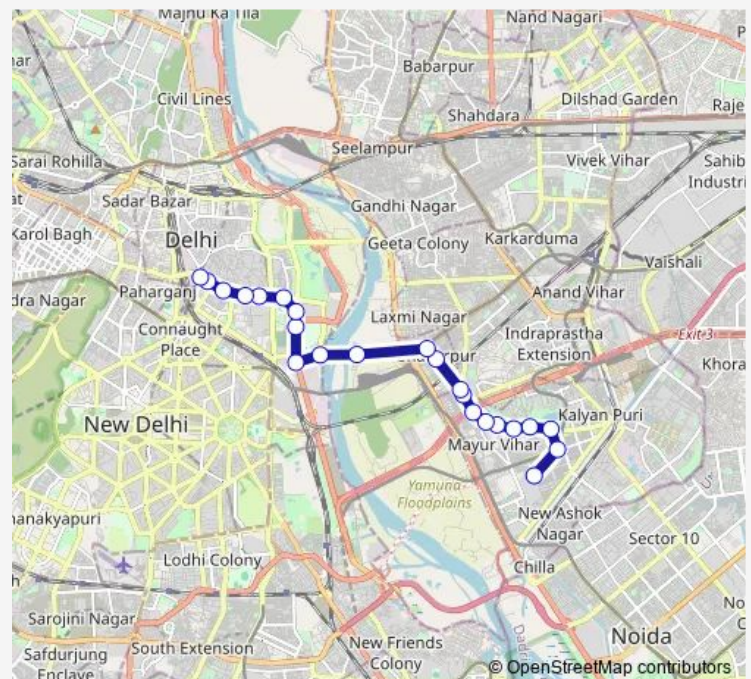

### Route schedule

Trilokpuri 27/31 block — kamla market

Monday 04:50-21:30

Tuesday 04:50-21:30

Wednesday 04:50-21:30

Thursday 04:50-21:30

Friday 04:50-21:30

Saturday 04:50-21:30

Sunday 04:50-21:30

### Route info

Direction: Trilokpuri 27/31 block

Stops: 23

Trip Duration: 0 hour 46 min

307down

PS Kamla Market

kamla market

307down Bus time schedules and route maps are available in an offline PDF at [busmaps.com](https://busmaps.com). Use the [busmaps.com](https://busmaps.com) website to see live bus times, train schedule or subway schedule, and step-by-step directions for all public transit in New Delhi