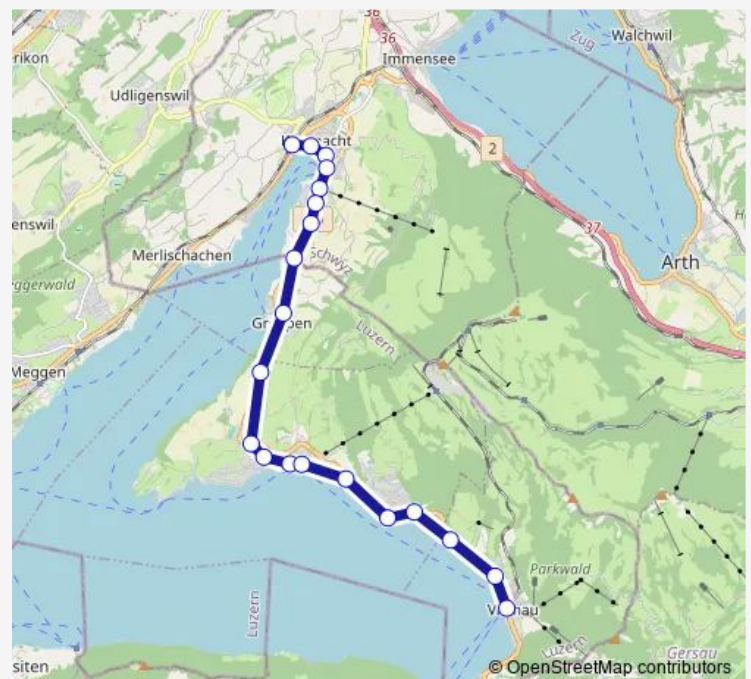

Friday 26:00⁺¹

Saturday 03:00-02:00⁺¹

Sunday 03:00-04:00

Route info

Direction: Küssnacht am Rigi, Bahnhof

Stops: 20

Trip Duration: 0 hour 25 min

■ N33

BusMaps

Direction

Vitznau, Station — Küssnacht am Rigi, Bahnhof

21 stops

[Open route schedule](#)

Vitznau, Station

Vitznau, Park Hotel

Vitznau, Unterwilen

Saturday

03:00-02:00⁺¹

Sunday

03:00-04:00

Route info

Direction: Küssnacht am Rigi, Bahnhof

Stops: 21

Trip Duration: 0 hour 25 min