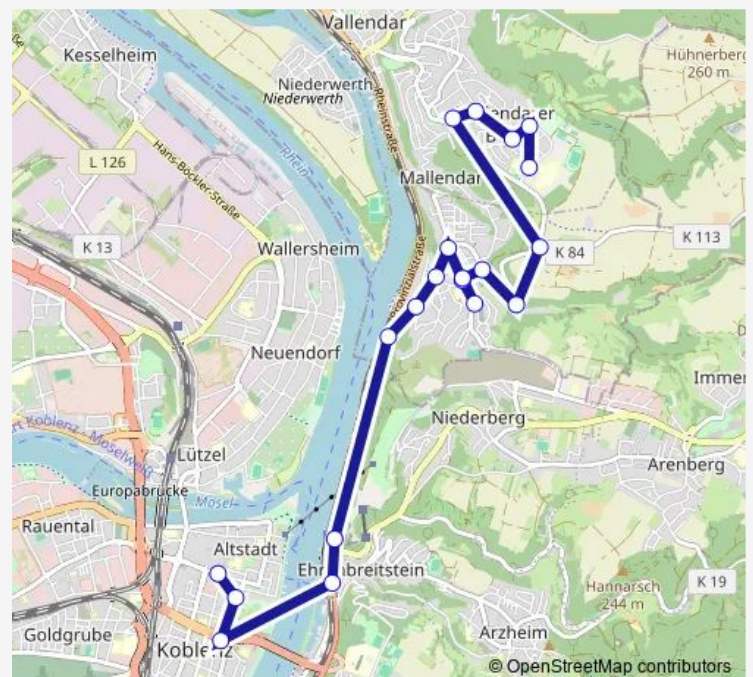

Urbar (b. Koblenz) Mallendarer Bachtal

Urbar (b. Koblenz) Kammrädchen

Urbar (b. Koblenz) Bürgerhaus

Urbar (b. Koblenz) Friedhof

Urbar (b. Koblenz) Bürgerhaus

Urbar (b. Koblenz) Arenberger Straße

Urbar (b. Koblenz) Alter Kirchplatz

Urbar (b. Koblenz) Rheineck

Urbar (b. Koblenz) Provinzialstraße

Koblenz Ehrenbreitstein Bf

Koblenz Ehrenbreitstein Kapuzinerplatz/Fähre

Koblenz Rhein-Mosel-Halle

Koblenz Zentralplatz/Forum

Route schedule

Vallendar Mallendarer Berg/Bfw — Koblenz Zentralplatz/Forum

Monday	—
Tuesday	—
Wednesday	04:01
Thursday	—
Friday	24:01-02:01 ⁺¹
Saturday	03:01-02:01 ⁺¹
Sunday	03:01

Route info

Direction: Vallendar Mallendarer Berg/Bfw

Stops: 15

Trip Duration: 0 hour 23 min

■ N33

Direction

Friday 24:32-02:32⁺¹

Saturday 03:32-02:32⁺¹

Sunday 03:32

Route info

Direction: Koblenz Zentralplatz/Forum

Stops: 20

Trip Duration: 0 hour 26 min

N33 Bus time schedules and route maps are available in an offline PDF at busmaps.com. Use the busmaps.com website to see live bus times, train schedule or subway schedule, and step-by-step directions for all public transit in Koblenz