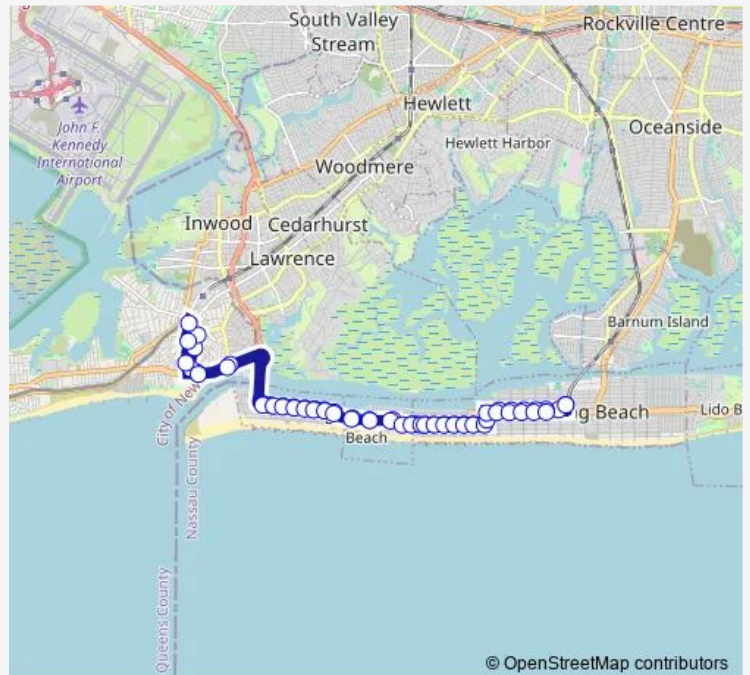

Bus n33 Long Beach Loop

[Go to website](#)

Direction
 Long Beach Bus Term — Long Beach Bus Term
 66 stops
[Open route schedule](#)

- Long Beach Bus Term
- W Park Ave + National Blvd
- W Park St + Magnolia Blvd
- W Park St + Laurelton Blvd
- W Park St + Lafayette Blvd
- W Park Ave + Washington Blvd
- W Park Ave + Lindell Blvd
- Grand Blvd + W Beech St
- W Beech St + New York Ave
- W Beech St + Arizona Ave
- W Beech St + Wyoming Ave
- W Beech St + Tennessee Ave
- W Beech St + Maryland Ave
- W Beech St + Georgia Ave
- W Beech St + Illinois Ave
- W Beech St + Nevada Ave
- Beech St + Clayton Ave
- Beech St + Scott Dr
- Richard St / Beech
- Park St + Vernon Ave
- Park St + Suffolk Blvd

n33 — Long Beach Loop

Park St + Putnam Blvd

Park St + Montgomery Blvd

Park St + Jefferson Blvd

Park St + Genesee Blvd

Park St + Cayuga Ave

ATL Beach Park ST. Albany Blvd

Beach 9 St / Seagirt

Beach 17 St / Seagirt

Seagirt Bl / B 19

Gateway Bl / B 19

Cornaga Av / B 19

Mott Av / B 21st

New Haven Av / B 20

Plainview Av / B 20

B 17 St / Seagirt

B 9 St / Seagirt

ATL Beach Park ST Albany Blvd

Park St + Dutchess Blvd

Park St + Genesee Blvd

Park St + Jefferson Blvd

Park St + Montgomery Blvd

Park St + Putnam Blvd

Park St + Suffolk Blvd