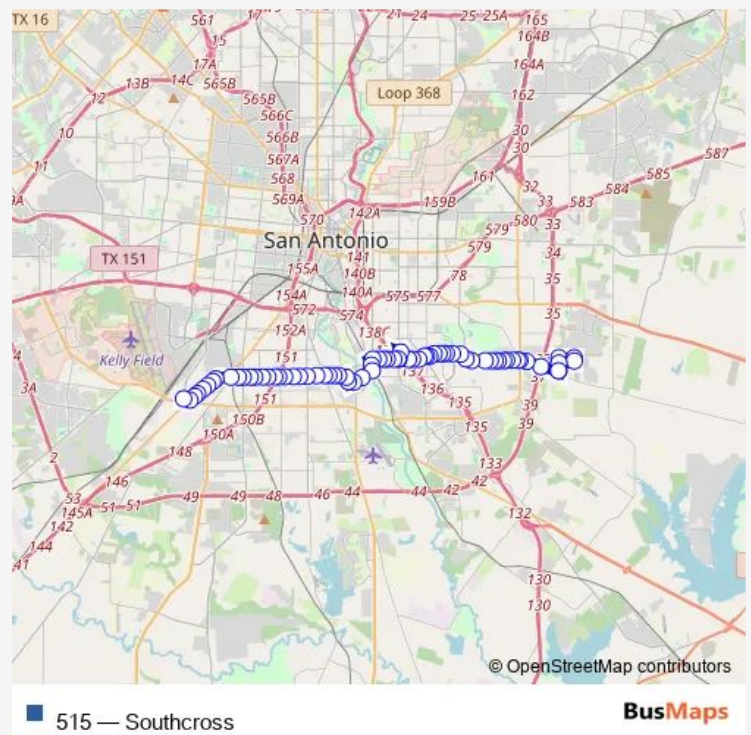

Bus 515 Southcross

[Go to website](#)

Direction
 Bynum & S.W. Military Dr. — Southcross Ranch Rd. & New Sulfur Springs

72 stops

[Open route schedule](#)

- Bynum & S.W. Military Dr.
- Bynum & Fenfield
- Bynum & King
- Quintana btwn. Gerald & Wilcox
- Quintana & W. Southcross
- W. Southcross & Bartholomew
- W. Southcross & Crittendon
- W. Southcross & Creighton
- W. Southcross btwn. Pierian & Gifford
- W. Southcross & Gifford
- W. Southcross btwn. Gifford & New Laredo Hwy.
- W. Southcross & NEW Laredo Hwy.
- W. Southcross & Somerset
- W. Southcross & Priscilla
- W. Southcross & S. Zarzamora
- W. Southcross & Packard
- W. Southcross & Lenard
- Huron & W. Southcross
- W. Southcross & Shelby
- W. Southcross & Buffalo
- W. Southcross & Commercial

Route schedule

Bynum & S.W. Military Dr. — Southcross Ranch Rd. & New Sulfur Springs

Monday	06:00-20:00
Tuesday	06:00-20:00
Wednesday	06:00-20:00
Thursday	06:00-20:00
Friday	06:00-20:00
Saturday	06:07-19:12
Sunday	06:07-19:09

Route info

Direction: Bynum & S.W. Military Dr.

Stops: 72

Trip Duration: 0 hour 52 min

W. Southcross & Noble

W. Southcross & Tupper

W. Southcross & Tabor

W. Southcross & Pleasanton

E. Southcross btwn. Pleasanton & Flores

E. Southcross & S. Flores

E. Southcross Opposite Webster

E. Southcross & Trenton

E. Southcross & Curtis

E. Southcross & Mission Rd.

Mission RD. & Barret Ave.

White Ave. & Roosevelt Ave.