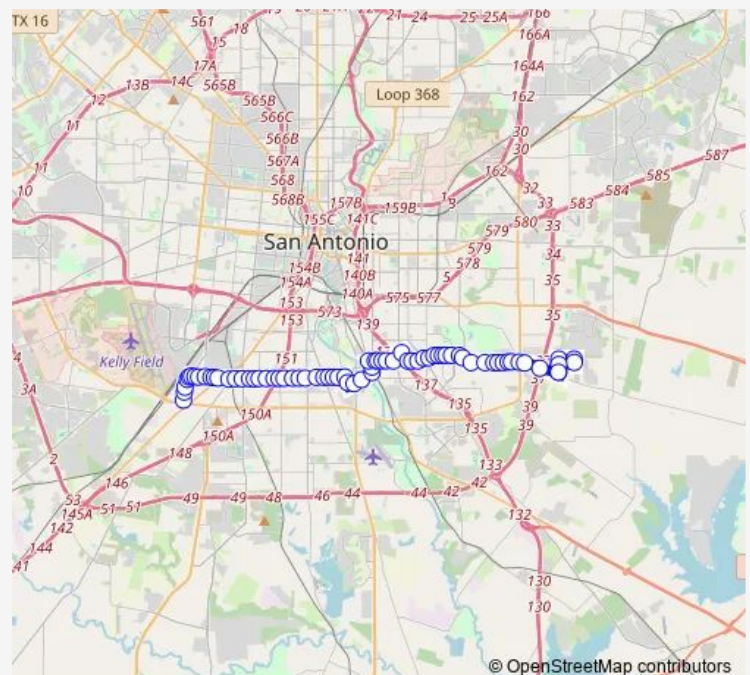

### Route schedule

Bynum & S.W. Military Dr. — Southcross Ranch Rd. & New Sulfur Springs

Monday 06:00-20:00

Tuesday 06:00-20:00

Wednesday 06:00-20:00

Thursday 06:00-20:00

Friday 06:00-20:00

Saturday 06:07-19:12

### Route info

Direction: Bynum & S.W. Military Dr.

Stops: 72

Trip Duration: 0 hour 57 min

515 — Southcross

BusMaps

W. Southcross & Noble

W. Southcross & Tupper

MISSION RD. & BARRET AVE.

WHITE AVE. & ROOSEVELT AVE.

VFW BLVD. & PADRE DR.

VFW BLVD. & RIVERSIDE DR.

S. Presa & MT Vernon

S. Presa & E. Southcross

E. Southcross btwn. Wilis & Merrimac

E. Southcross & Merrimac