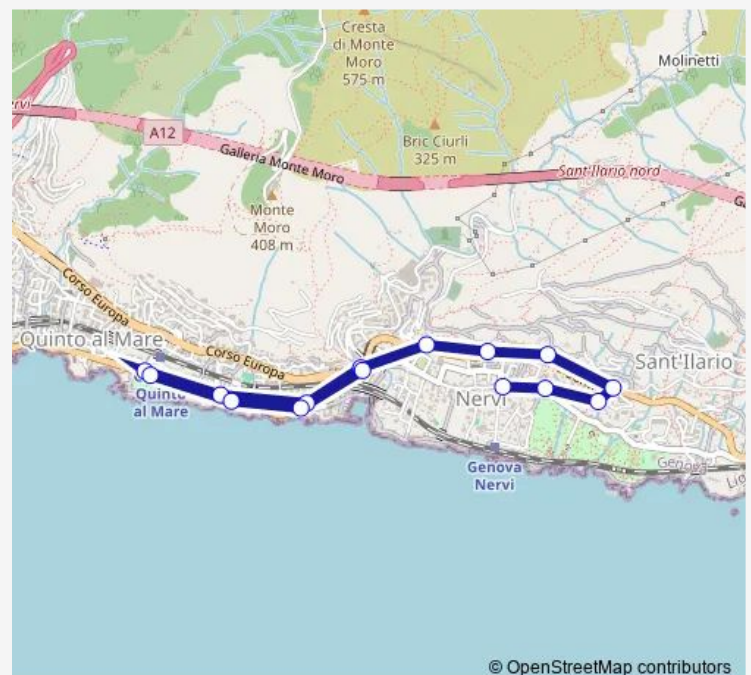

Bus 515 Franchini-Oberdan-Somma-Quinto (Gianelli)

[Go to website](#)

Direction

Nervi/Capolinea — Tommaseo/Scalinata Borghese

35 stops

[Open route schedule](#)

Nervi/Capolinea

Oberdan 2/Ponte DI Nervi

Oberdan 4/Duca Degli Abruzzi

Pittaluga/Nervi Fs

Bassanite/Sala

Sant'Ilario 1/Pasqua

Somma 3/Sant'Ilario

Somma 4/Ravina

Somma 5/Vassalli

Somma 6/Duca Degli Abruzzi

Oberdan 3/Ponte DI Nervi

Oberdan 4/Santarosa

Gianelli 1/Romana DI Murcarolo

Gianelli/Capolinea

Gianelli 3/Bolzano

Quinto/Bagnara

Quarto 1/Fabrizi

Quarto 2/Quartara

Quarto 3/Capo SAN Rocco

V Maggio 1/Priaruggia

V Maggio 2/Quarto Fs

Route schedule

Nervi/Capolinea — Tommaseo/Scalinata Borghese

Monday 07:25-19:55

Tuesday 07:25-19:55

Wednesday 07:25-19:55

Thursday 07:25-19:55

Friday 07:25-19:55

Saturday 07:10-20:03

Sunday 07:10-20:03

Route info

Direction: Nervi/Capolinea

Stops: 35

Trip Duration: 0 hour 34 min

© OpenStreetMap contributors

■ 515 — Franchini-Oberdan-Somma-Quinto (Gianelli)

BusMaps