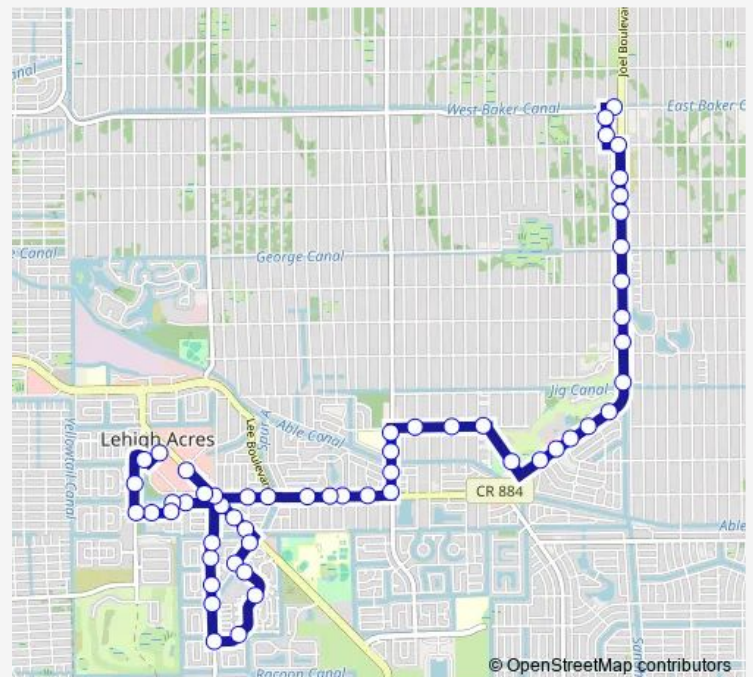

David AVE @ Joel Blvd

E 3RD ST @ David Ave

E 3RD ST @ Lake Ave

E 3RD ST @ Lincoln Ave

Route schedule

E 12th ST @ Joel Blvd — Plaza DR @ Homestead RD N

Monday 05:10-20:51

Tuesday 05:10-20:51

Wednesday 05:10-20:51

Thursday 05:10-20:51

Friday 05:10-20:51

Saturday 05:10-20:51

Sunday —

Route info

Direction: E 12th ST @ Joel Blvd

Stops: 55

Trip Duration: 0 hour 31 min

515 — Route 515

BusMaps

Richmond AVE N @ E 3RD St

Richmond AVE N @ Schoolside Dr

Richmond AVE N @ E Jersey Rd

Leeland Heights @ Richmond Ave

Leelnd @ Clayton Ave

Friday 05:35-19:30

Saturday 05:35-19:30

Sunday —

Route info

Direction: Plaza DR @ Homestead RD N

Stops: 39

Trip Duration: 0 hour 31 min

Joel Blvd @ Country Club Blvd