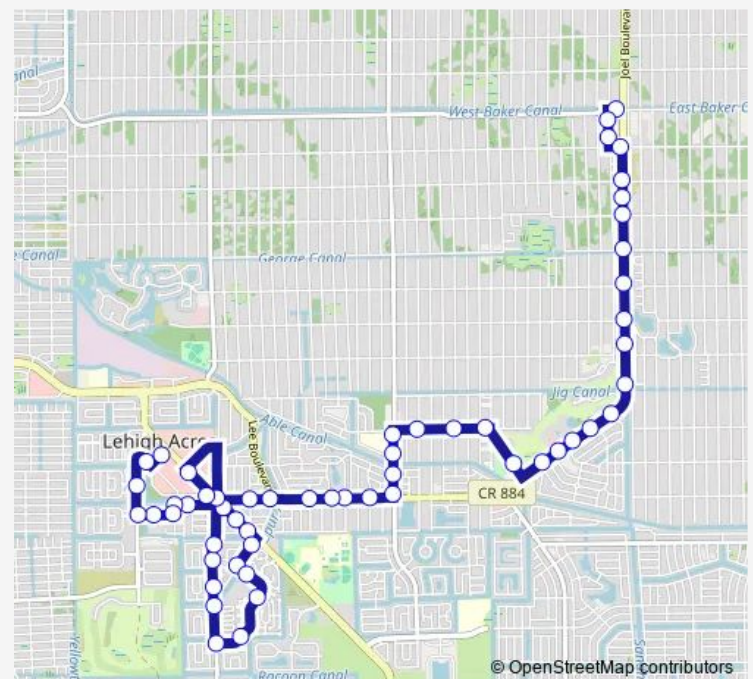

David AVE @ Joel Blvd

E 3RD ST @ David Ave

E 3RD ST @ Lake Ave

E 3RD ST @ Lincoln Ave

Route schedule

E 12th ST @ Joel Blvd — Plaza DR @ Homestead RD N

Monday 05:10-20:51

Tuesday 05:10-20:51

Wednesday 05:10-20:51

Thursday 05:10-20:51

Friday 05:10-20:51

Saturday 05:10-20:51

Sunday —

Route info

Direction: E 12th ST @ Joel Blvd

Stops: 55

Trip Duration: 0 hour 31 min

515 — Route 515

BusMaps

Richmond AVE N @ E 3RD St

Richmond AVE N @ Schoolside Dr

Richmond AVE N @ E Jersey Rd

Leeland Heights @ Richmond Ave

Leelnd @ Clayton Ave

Friday 05:35-19:30

Saturday 05:35-19:30

Sunday —

Route info

Direction: Plaza DR @ Homestead RD N

Stops: 39

Trip Duration: 0 hour 31 min

Joel Blvd @ Country Club Blvd