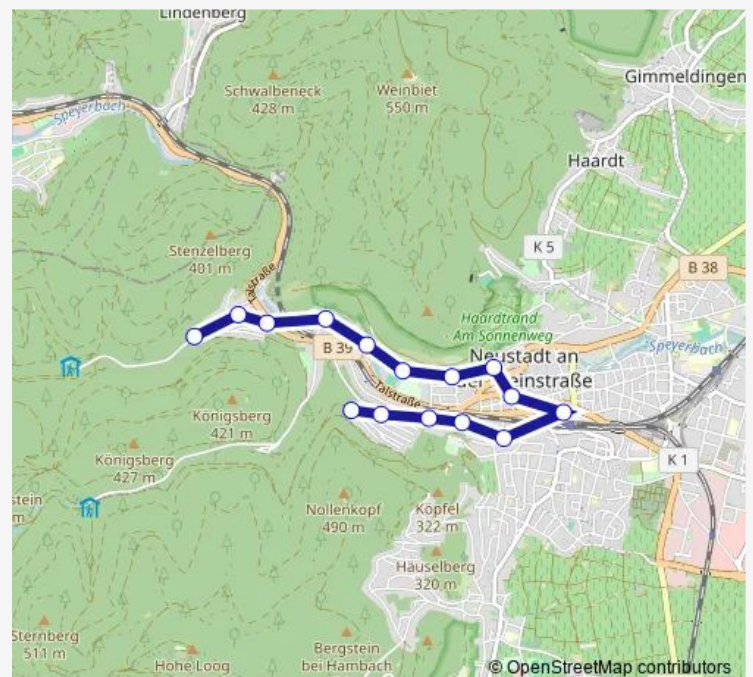

Neustadt, Siedlerstraße

Neustadt, Königsbergstraße

Neustadt, Heidenbrunnental

### Route schedule

Neustadt, Humboldtstraße — Neustadt, Heidenbrunnental

Monday 06:18-22:28

Tuesday 06:18-22:28

Wednesday 06:18-22:28

Thursday 06:18-22:28

Friday 06:18-23:38

Saturday 09:10-23:38

### Route info

Direction: Neustadt, Humboldtstraße

Stops: 15

Trip Duration: 0 hour 24 min

515

BusMaps

**Direction**

Neustadt, Wilh.-Gisbertz-Str — Neustadt, Humboldtstraße

## Route info

Direction: Neustadt, Heidenbrunnental

Stops: 16

Trip Duration: 0 hour 32 min

515 Bus time schedules and route maps are available in an offline PDF at busmaps.com. Use the busmaps.com website to see live bus times, train schedule or subway schedule, and step-by-step directions for all public transit in Neustadt an der Weinstrasse