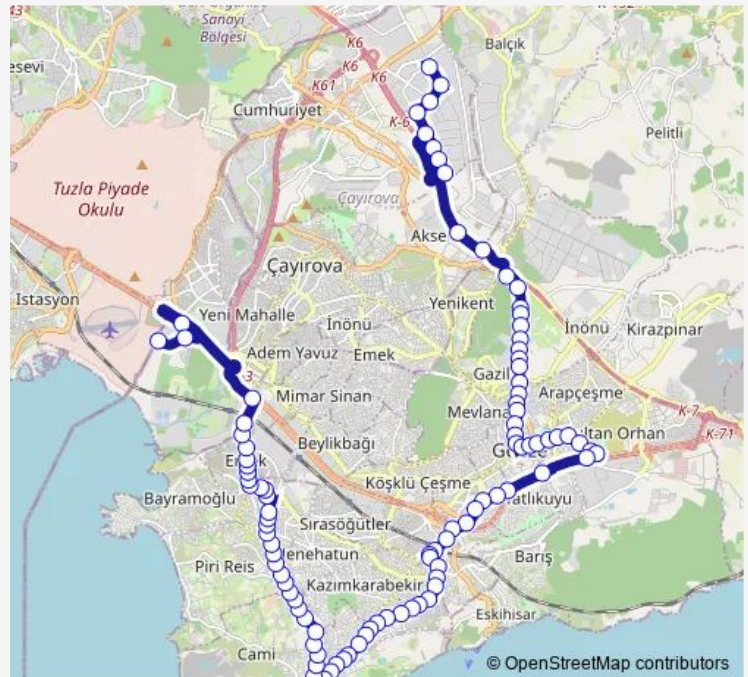

Saturday 06:30-22:30

Sunday 07:30-19:30

**Route info**

Direction: Tosb İdari Bina 1

Stops: 98

Trip Duration: 1 hour 2 min

515 — Kentönü-Darica-Tosb

**BusMaps**

## Route info

Direction: Kentönü Depolama Alanı

Stops: 97

Trip Duration: 0 hour 55 min

Darica İtfaiyesi 1

Nursu Sokak

Sultan Keyhüsrev

Bosna Sokak 1