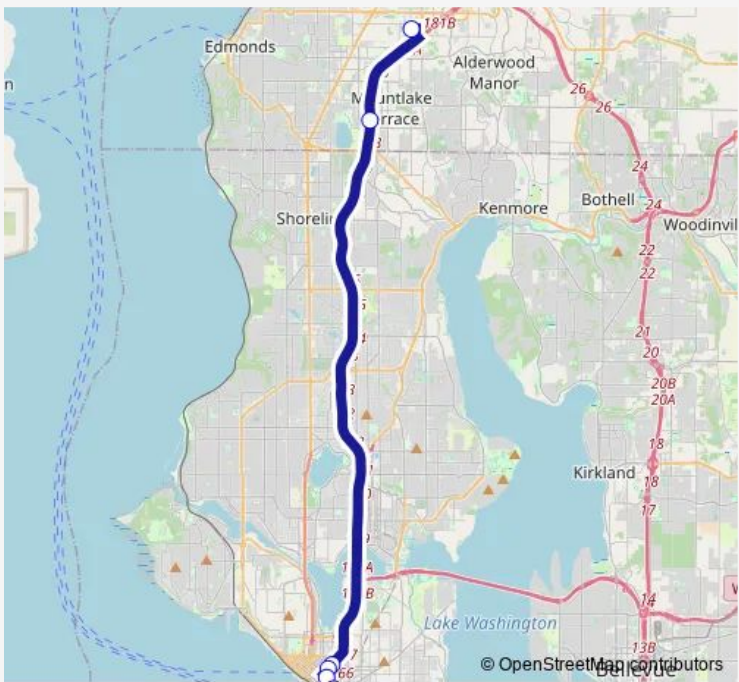

Bus 515 Lynnwood City Center Station - Seattle

[Go to website](#)

Direction
 4th Ave S & S Jackson St — Lynnwood City Center Station Bay A5
 10 stops
[Open route schedule](#)

- 4th Ave S & S Jackson St
- 4th Ave S & S Washington St
- 4th Ave & Cherry St
- 4th Ave & Seneca St
- 4th Ave & Pine St
- Olive Way & 6th Ave
- Howell St & 9th Ave
- Howell St & Yale Ave
- Mountlake Terrace Fwy Station Bay 7
- Lynnwood City Center Station Bay A5

Route schedule
 4th Ave S & S Jackson St — Lynnwood City Center Station Bay A5

Monday	15:00-18:45
Tuesday	15:00-18:45
Wednesday	15:00-18:45
Thursday	15:00-18:45
Friday	15:00-18:45
Saturday	—
Sunday	—

Route info
 Direction: 4th Ave S & S Jackson St
 Stops: 10
 Trip Duration: 0 hour 50 min

Direction

Lynnwood City Center Station Bay D1 — 5th Ave S & S Jackson St

9 stops

[Open route schedule](#)

Lynnwood City Center Station Bay D1

Mountlake Terrace Fwy Station Bay 6

Stewart St & 9th Ave

Stewart St & 7th Ave

5th Ave & Pine St

5th Ave & Seneca St

5th Ave & Marion St

5th Ave & Jefferson St

5th Ave S & S Jackson St

Route schedule

Lynnwood City Center Station Bay D1 — 5th Ave S & S Jackson St

Monday 04:30-08:55