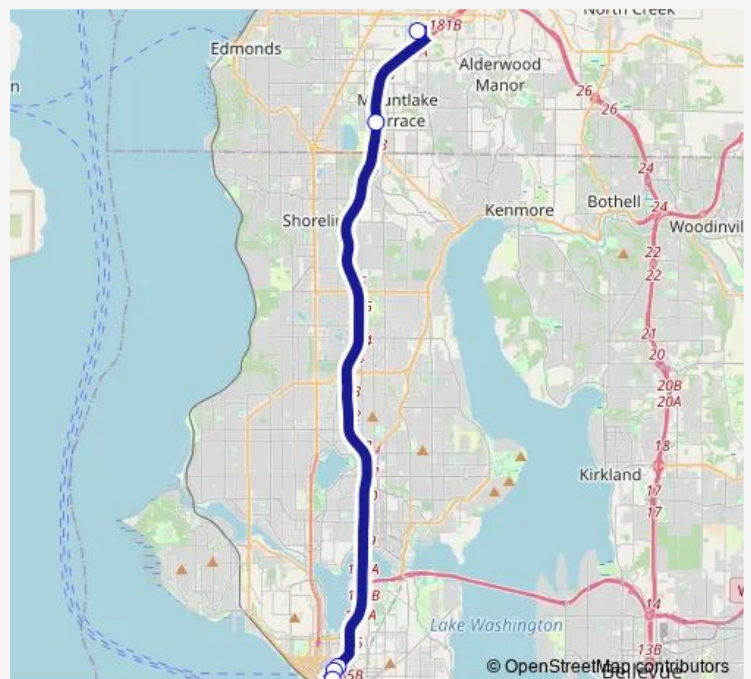

4th Ave & Cherry St

4th Ave & Seneca St

4th Ave & Pine St

Olive Way & 6th Ave

Howell St & 9th Ave

Howell St & Yale Ave

Mountlake Terrace Fwy Station Bay 7

Lynnwood City Center Station Bay A5

Route schedule

4th Ave S & S Jackson St — Lynnwood City Center Station Bay A5

Monday 15:00-18:45

Tuesday 15:00-18:45

Wednesday 15:00-18:45

Thursday 15:00-18:45

Friday 15:00-18:45

Saturday —

Sunday —

Route info

Direction: 4th Ave S & S Jackson St

Stops: 10

Trip Duration: 0 hour 44 min

515 — Lynnwood City Center Station - Seattle

Direction

Lynnwood City Center Station Bay D1 — 5th Ave S & S Jackson St

5th Ave & Marion St

5th Ave & Jefferson St

5th Ave S & S Jackson St

Route schedule

Lynnwood City Center Station Bay D1 — 5th Ave S & S Jackson St

Monday 04:30-08:55

Tuesday 04:30-08:55

Wednesday 04:30-08:55