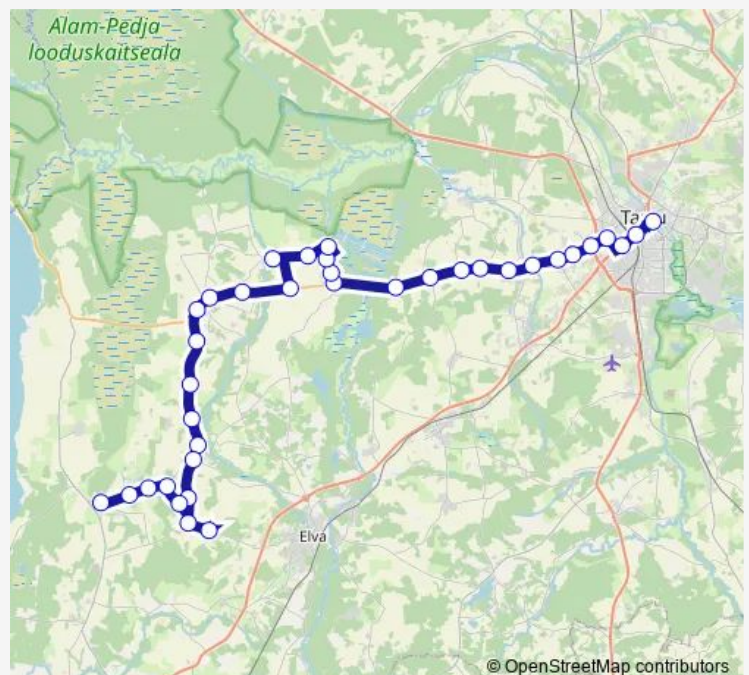

### Route schedule

Tartu bussijaam — Rannu

Monday	22:00
Tuesday	22:00
Wednesday	22:00
Thursday	22:00
Friday	22:00
Saturday	—
Sunday	—

### Route info

Direction: Tartu bussijaam

Stops: 36

Trip Duration: 1 hour 5 min

Puhja

Ristimäe

Järvaküla

Kobilu