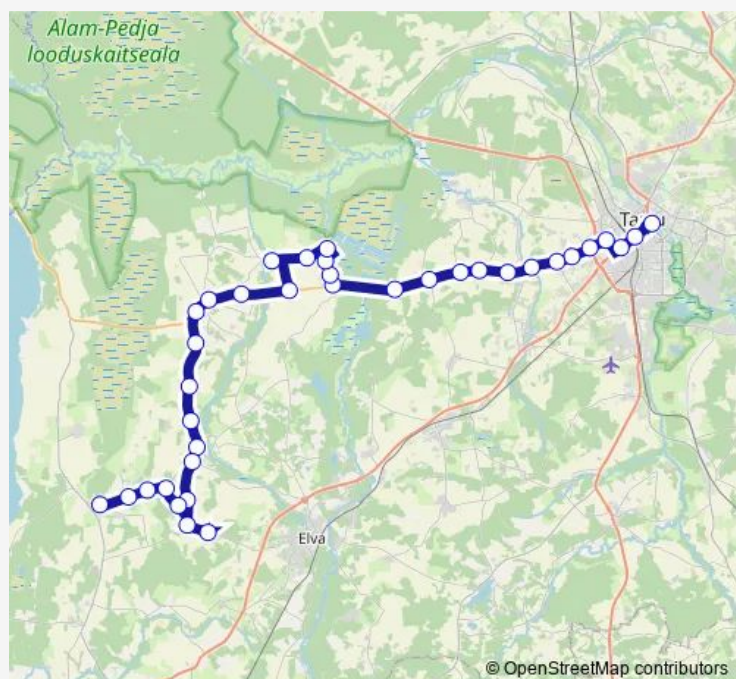

### Route schedule

Tartu bussijaam — Rannu

Monday	22:00
Tuesday	22:00
Wednesday	22:00
Thursday	22:00
Friday	22:00
Saturday	—
Sunday	—

### Route info

Direction: Tartu bussijaam

Stops: 36

Trip Duration: 1 hour 5 min

Puhja

Ristimäe

Järvaküla

Kobilu