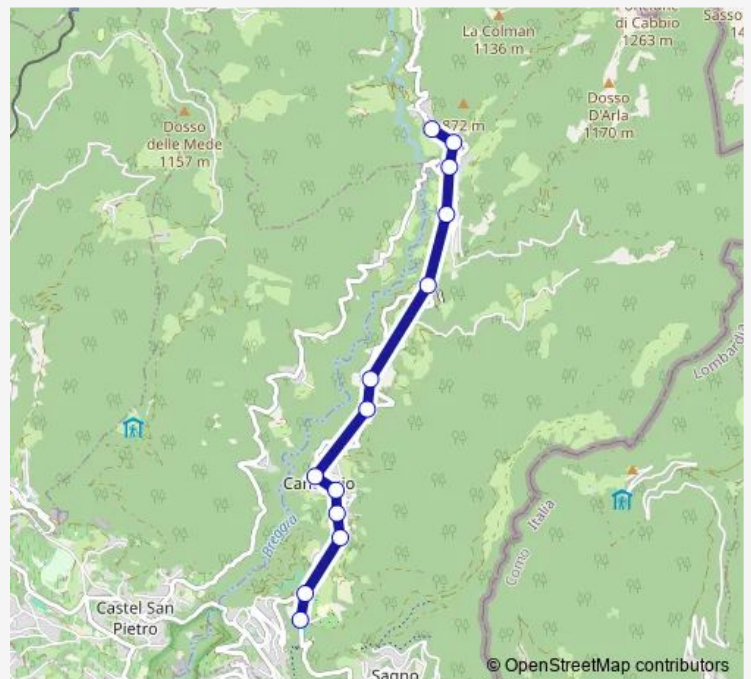

Thursday 11:55

Friday 11:55

Saturday —

Sunday —

Route info

Direction: Morbio Superiore, Lattecaldo

Stops: 13

Trip Duration: 0 hour 18 min