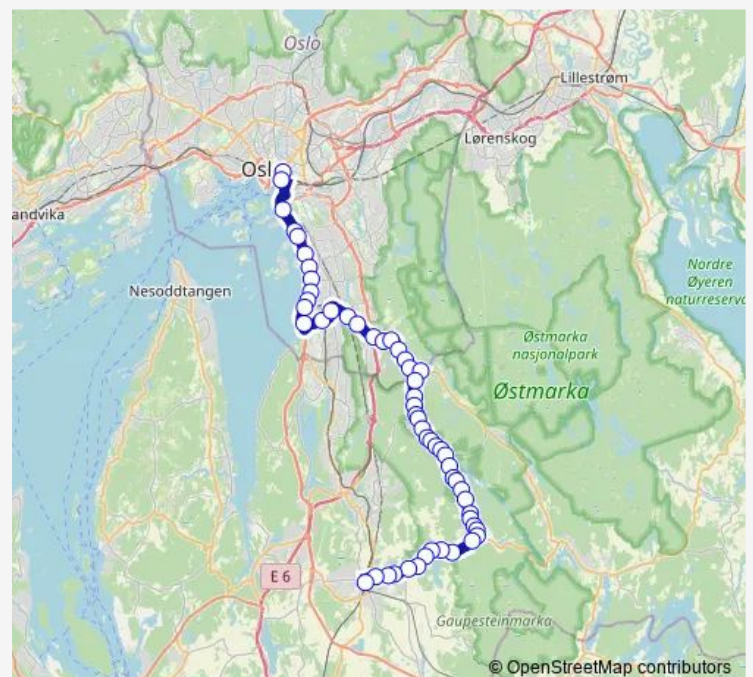

### Route schedule

Ski stasjon Jernbaneveien — Oslo bussterminal

Monday 01:17-23:32

Tuesday 05:02-23:32

Wednesday 05:02-23:32

Thursday 01:17-23:32

Friday 01:17-23:32

Saturday 01:17-23:32

### Route info

Direction: Ski stasjon Jernbaneveien

Stops: 55

Trip Duration: 0 hour 56 min

515 — Ski - Oslo

BusMaps

Bru

Nordløkka