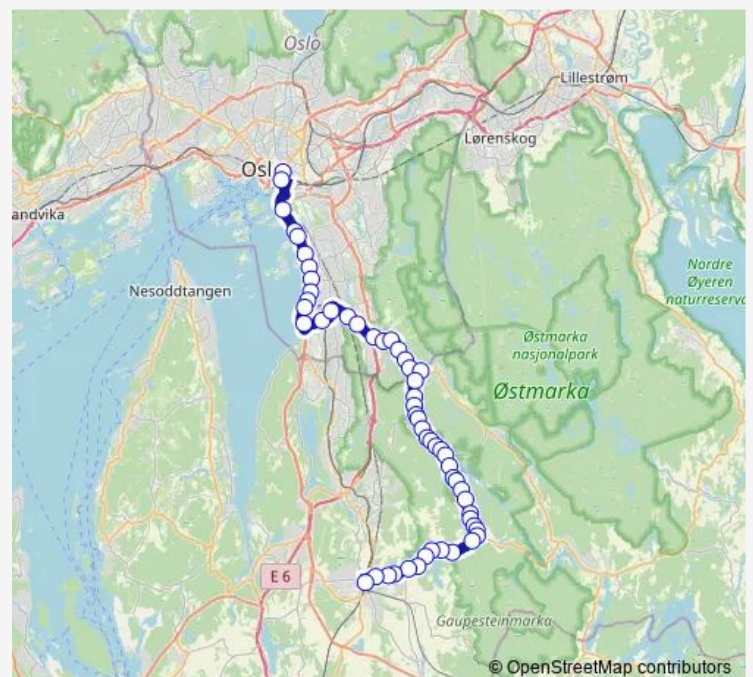

Vellumstad

Karlsrud

Langseth

Route schedule

Ski stasjon Jernbaneveien — Oslo bussterminal

Monday 01:17-23:32

Tuesday 05:02-23:32

Wednesday 05:02-23:32

Thursday 01:17-23:32

Friday 01:17-23:32

Saturday 01:17-23:32

Sunday 01:17-23:32

Route info

Direction: Ski stasjon Jernbaneveien

Stops: 55

Trip Duration: 0 hour 56 min

515 — Ski - Oslo

BusMaps

Bru

Nordløkka

Nordløkka nord

Kullebunn

Tangenhagen

Siggerud

Saturday 02:25-23:55

Sunday 02:25-23:55

Route info

Direction: Oslo bussterminal

Stops: 55

Trip Duration: 0 hour 55 min

Saga

Grønslett