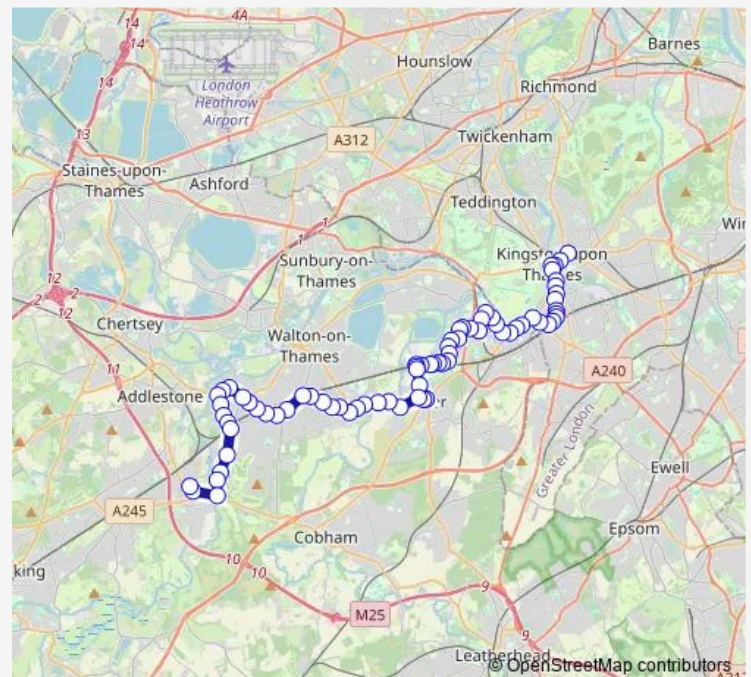

### Route schedule

High Street — The Ship Hotel

Monday 08:09

Tuesday 08:09

Wednesday 08:09

Thursday 08:09

Friday 08:09

Saturday —

### Route info

Direction: High Street

Stops: 29

Trip Duration: 0 hour 28 min

515 — Brooklands - Weybridge - Hersham - Kingston

Weybridge Park

Weybridge Railway Station North

Weybridge Railway Station North

Elgin Road

Melrose Road

The Quadrant

Library

The Ship Hotel

**Direction**

Cromwell Road Bus Station — Shopping Centre

75 stops