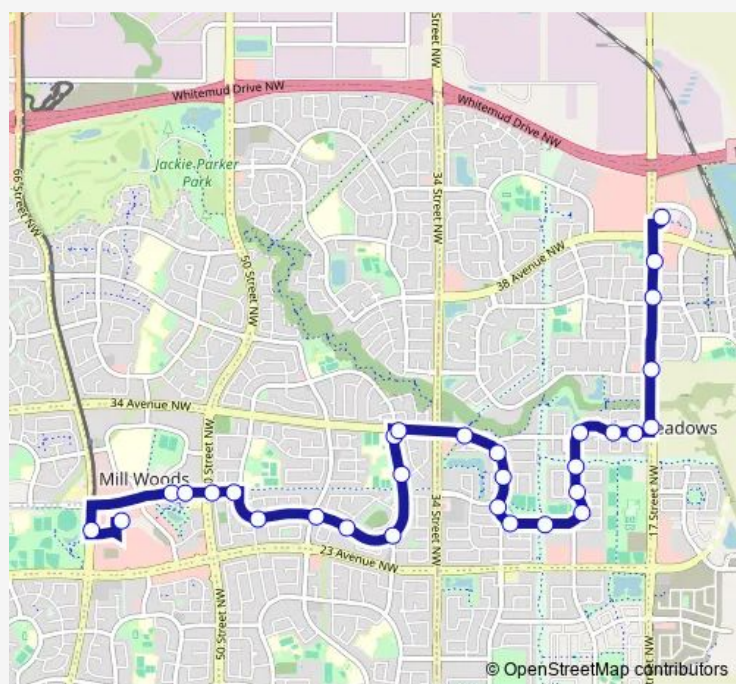

24 Street & Silver Berry Road

24 Street & Silver Berry Road

32 Street & Silver Berry Road

32 Street & Silver Berry Road

Silver Berry Road & 28A Avenue

Silver Berry Road & 30 Avenue

Silver Berry Road & 33 Avenue

34 Street & Silver Berry Road

34 Street & 34 Avenue

37 Street & 33 Avenue

37 Street & 30 Avenue

Route schedule

Meadows Transit Centre Bay C — Mill Woods Transit Centre Bay H

Monday	05:31-00:08 ⁺¹
Tuesday	05:31-00:08 ⁺¹
Wednesday	05:31-00:08 ⁺¹
Thursday	05:31-00:08 ⁺¹
Friday	05:31-00:08 ⁺¹
Saturday	05:45-00:01 ⁺¹
Sunday	05:45-00:01 ⁺¹

Route info

Direction: Meadows Transit Centre Bay C

Stops: 32

Trip Duration: 0 hour 26 min

© OpenStreetMap contributors

515 — Mill Woods - Meadows

BusMaps

37 Street & 28A Avenue

38 Street & 26 Avenue

39 Street & 26 Avenue

41 Street & 26 Avenue

Mill Woods Road E & 26 Avenue

48 Street & 26 Avenue

48 Street & 28 Avenue

50 Street & 28 Avenue

Youville Drive E & 28 Avenue