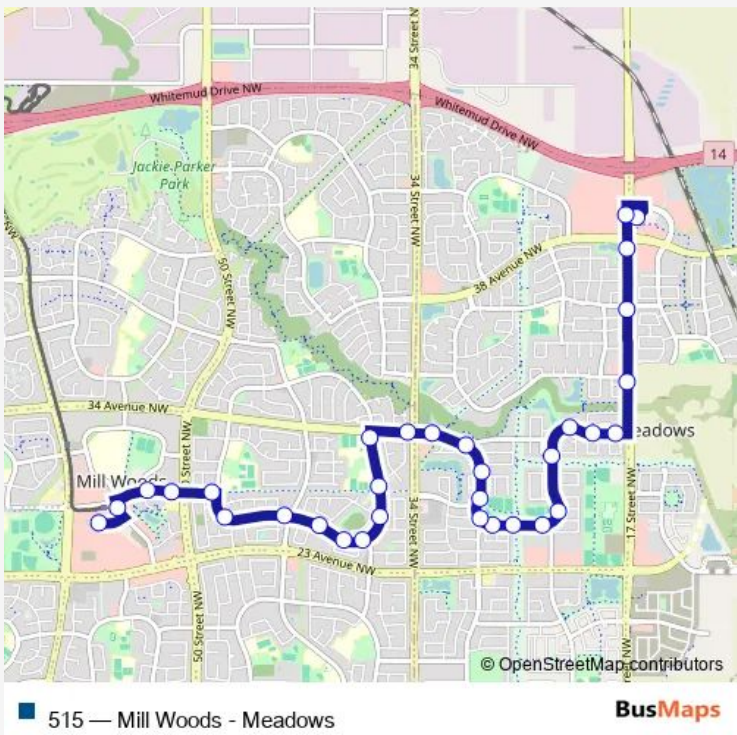

Bus 515 Mill Woods - Meadows

[Go to website](#)

Direction
 Meadows Transit Centre Bay C — Mill Woods Transit Centre Bay H
 32 stops
[Open route schedule](#)

- Meadows Transit Centre Bay C
- 17 Street & Tamarack Way
- 17 Street & 38 Avenue
- 17 Street & 37 Avenue
- 17 Street & 34 Avenue
- 18 Street & Silver Berry Road
- 21 Street & Silver Berry Road
- 23 Street & Silver Berry Road
- Silver Berry Road & 32 Avenue
- Silver Berry Road E & 28A Avenue
- 24 Street & Silver Berry Road
- 24 Street & Silver Berry Road
- 32 Street & Silver Berry Road
- 32 Street & Silver Berry Road
- Silver Berry Road & 28A Avenue
- Silver Berry Road & 30 Avenue
- Silver Berry Road & 33 Avenue
- 34 Street & Silver Berry Road
- 34 Street & 34 Avenue
- 37 Street & 33 Avenue
- 37 Street & 30 Avenue

Route info
 Direction: Meadows Transit Centre Bay C
 Stops: 32
 Trip Duration: 0 hour 22 min

37 Street & 28A Avenue

38 Street & 26 Avenue

39 Street & 26 Avenue

41 Street & 26 Avenue

Mill Woods Road E & 26 Avenue

48 Street & 26 Avenue

48 Street & 28 Avenue

50 Street & 28 Avenue

Youville Drive E & 28 Avenue

Hewes Way & 28 Avenue

Mill Woods Transit Centre Bay H

Direction

Mill Woods Transit Centre Bay H — Meadows Transit Centre Bay C

Thursday 05:37-00:07⁺¹

Friday 05:37-00:07⁺¹

Saturday 06:16-23:31

Sunday 06:16-23:31

Route info

Direction: Mill Woods Transit Centre Bay H

Stops: 30

Trip Duration: 0 hour 23 min