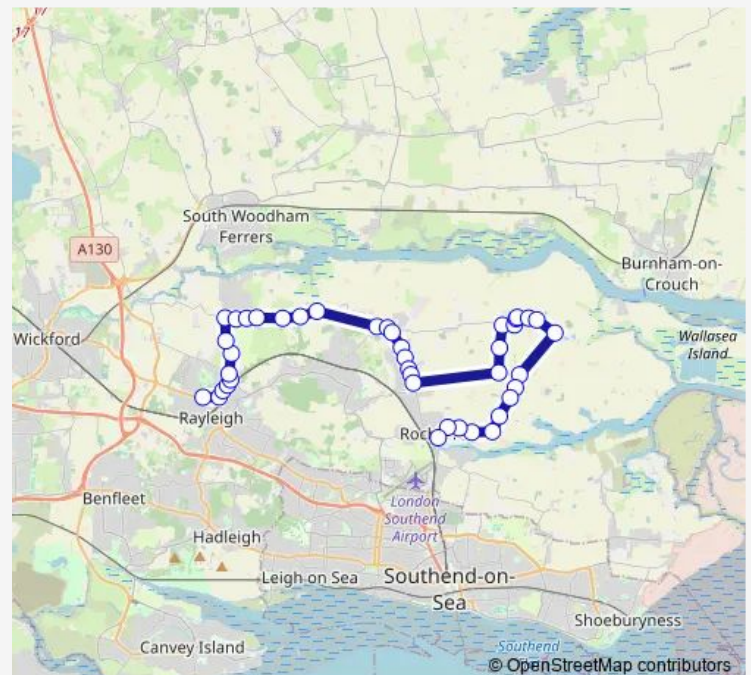

Ashingdon Hill Top

The Victory

Wedgwood Way

Route schedule

The Sweyne Park School — East Street

Monday 15:15

Tuesday 15:15

Wednesday 15:15

Thursday 15:15

Friday 15:15

Saturday —

Sunday —

Route info

Direction: The Sweyne Park School

Stops: 41

Trip Duration: 0 hour 37 min

Friday 07:42

Saturday —

Sunday —

Route info

Direction: Stambridge School

Stops: 37

Trip Duration: 0 hour 43 min

Church Road