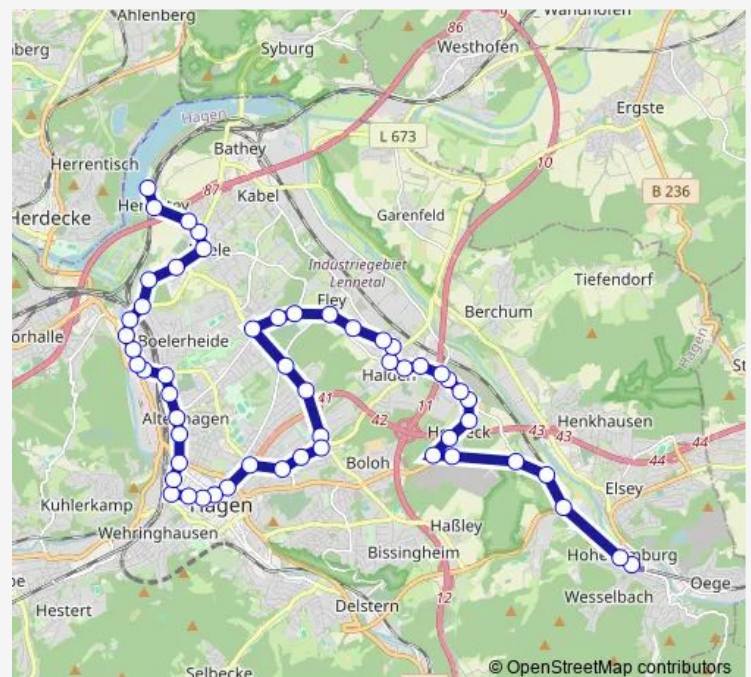

Hagen Röhrenspring

Hagen Wienbrauk

Hagen Sportanlage Hoheleye

Route schedule

Hagen Hohenlimburg Bf — Hagen Südufer Hengstey

Monday 05:15-22:33

Tuesday 05:15-22:33

Wednesday 05:15-22:33

Thursday 05:15-22:33

Friday 05:15-22:33

Saturday 04:33-22:33

Sunday 07:33-21:33

Route info

Direction: Hagen Hohenlimburg Bf

Stops: 54

Trip Duration: 1 hour 5 min