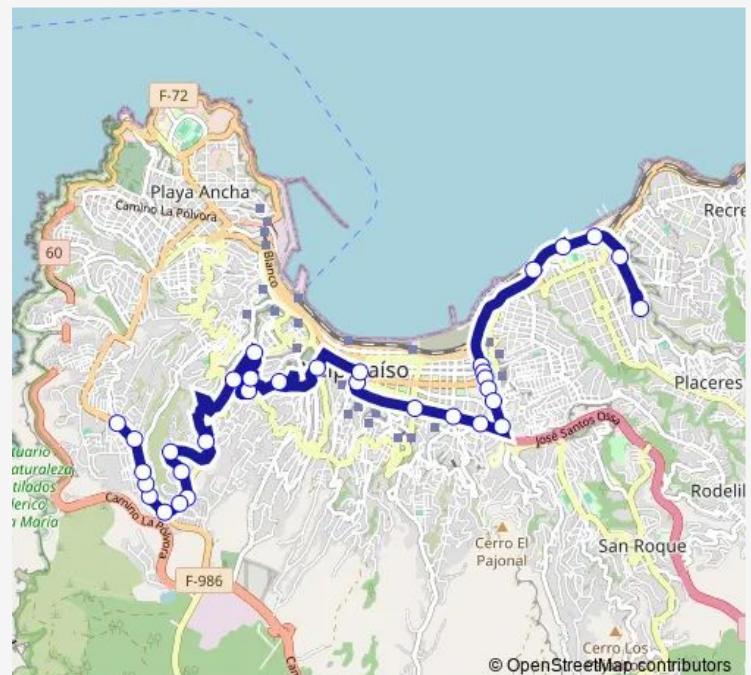

Alemania - Caupolican

Alemania - Mackay / Sur

Estanque - Alemania

Route schedule

Philippi 22 — Federico Sta Maria - Venezuela

Monday 07:00-22:00

Tuesday 07:00-22:00

Wednesday 07:00-22:00

Thursday 07:00-22:00

Friday 07:00-22:00

Saturday 07:00-22:00

Sunday 08:00-21:00

Route info

Direction: Philippi 22

Stops: 33

Trip Duration: 0 hour 31 min

Alfredo Vargas Sotoller - Caupolicán / Poniente

Baden Powell Oriente

Baden Powell - El Ancla / Oriente

Baden Powell - Caleuche / Oriente

Baden Powell - El Faro / Oriente

Baden Powell / Pto Varas

Federico Sta Maria - Venezuela

Direction: Federico Sta Maria / Calle Veintdos

Stops: 54

Trip Duration: 0 hour 41 min

Condell - Pudeto

Condell - Eleuterio Ramirez

Ex. Municipalidad

Condell - Molina

Independencia - Carrera