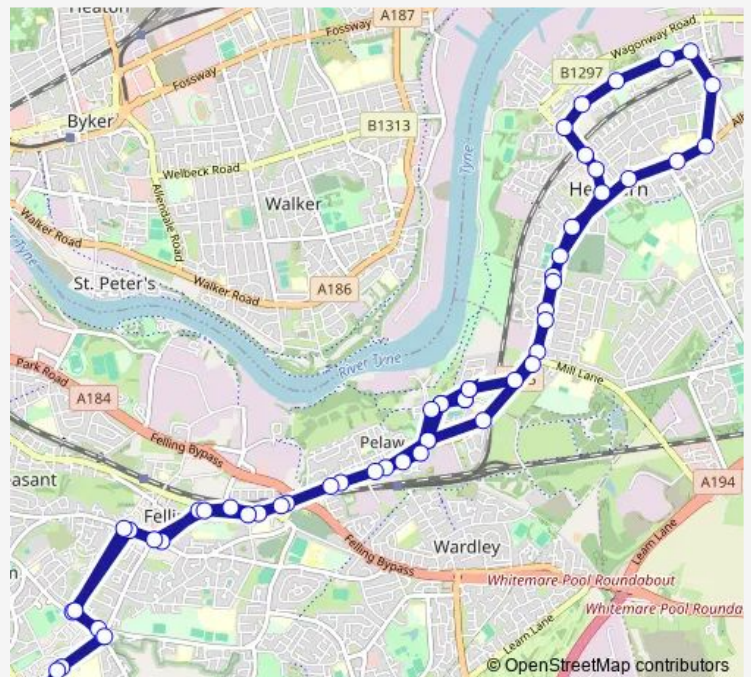

Hebburn College

Victoria Road West-Hartleyburn

Victoria Road West-South Drive

Route schedule

Queen Elizabeth Hospital — Queen Elizabeth Hospital

Monday 08:03-17:14

Tuesday 08:03-17:14

Wednesday 08:03-17:14

Thursday 08:03-17:14

Friday 08:03-17:14

Saturday 09:03-16:14

Sunday —

Route info

Direction: Queen Elizabeth Hospital

Stops: 57

Trip Duration: 0 hour 54 min

515 — Heworth - Hebburn

Victoria Road West-North Farm Road

Victoria Road West - Quarry Road

Victoria Road West - Hebburn Baths

Victoria Road East-Byron Avenue

Black Road

Auckland Road

School Street

Split Crow Road-Social Club

Carr Hill Road-Ruskin Road

Windy Nook Road - Stone Street

Windy Nook Road

Queen Elizabeth Hospital

515 Bus time schedules and route maps are available in an offline PDF at busmaps.com. Use the busmaps.com website to see live bus times, train schedule or subway schedule, and step-by-step directions for all public transit in Wallsend