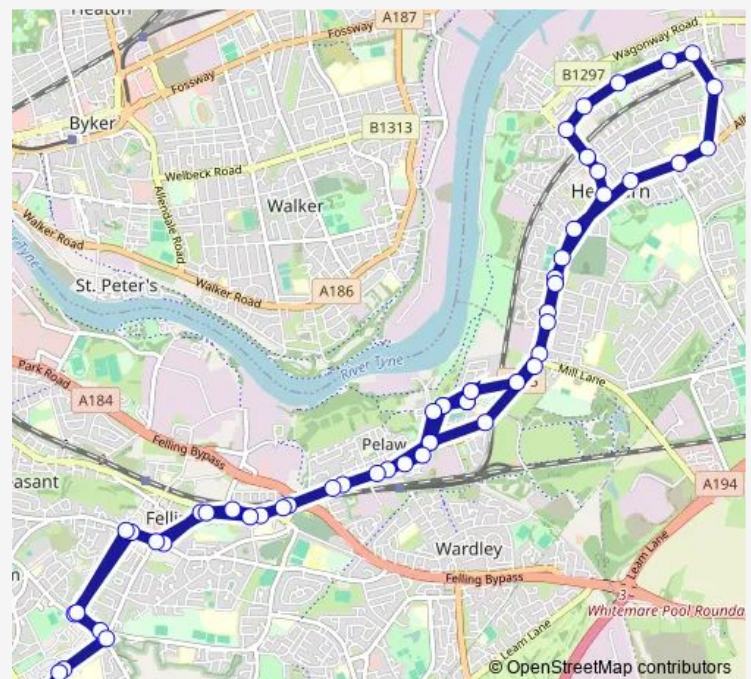

Hebburn College

Victoria Road West-Hartleyburn

Victoria Road West-South Drive

Route schedule

Queen Elizabeth Hospital — Queen Elizabeth Hospital

Monday 08:03-17:14

Tuesday 08:03-17:14

Wednesday 08:03-17:14

Thursday 08:03-17:14

Friday 08:03-17:14

Saturday 09:03-16:14

Sunday —

Route info

Direction: Queen Elizabeth Hospital

Stops: 57

Trip Duration: 0 hour 54 min

515 — Heworth - Hebburn

Victoria Road West-North Farm Road

Victoria Road West - Quarry Road

Victoria Road West - Hebburn Baths

Victoria Road East-Byron Avenue

Black Road

Auckland Road

School Street

Split Crow Road-Social Club

Carr Hill Road-Ruskin Road

Windy Nook Road - Stone Street

Windy Nook Road

Queen Elizabeth Hospital

515 Bus time schedules and route maps are available in an offline PDF at busmaps.com. Use the busmaps.com website to see live bus times, train schedule or subway schedule, and step-by-step directions for all public transit in Wallsend