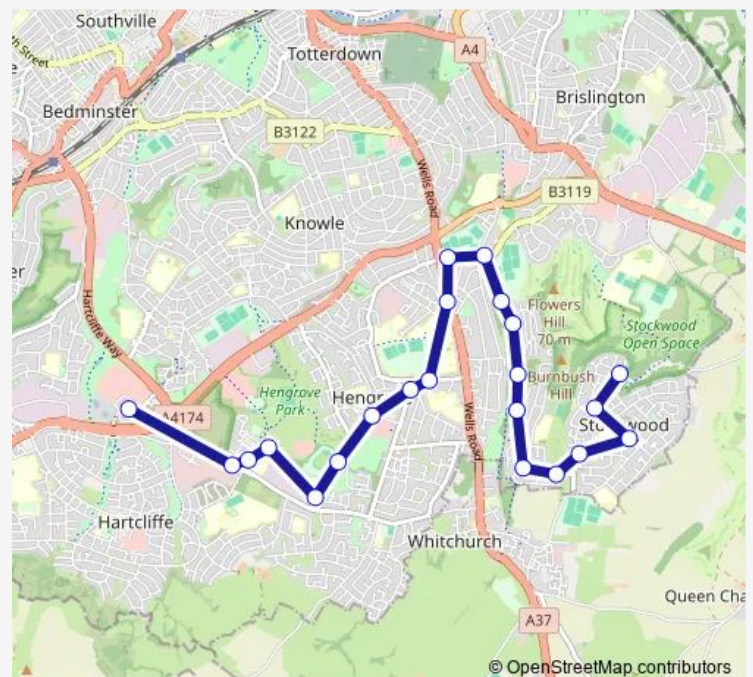

Thursday 06:00-18:00

Friday 06:00-18:00

Saturday 06:00-18:00

Sunday —

Route info

Direction: The Coots

Stops: 22

Trip Duration: 0 hour 26 min

515 — Stockwood - Hartcliffe

Direction

Imperial Park — The Coots

25 stops

[Open route schedule](#)

Imperial Park

Wills Way

The Boulevard

Monday 06:30-18:30

Tuesday 06:30-18:30

Wednesday 06:30-18:30

Thursday 06:30-18:30

Friday 06:30-18:30

Saturday 06:30-18:30

Sunday —

Route info

Direction: Imperial Park

Stops: 25

Trip Duration: 0 hour 26 min

515 Bus time schedules and route maps are available in an offline PDF at busmaps.com. Use the busmaps.com website to see live bus times, train schedule or subway schedule, and step-by-step directions for all public transit in Whitchurch