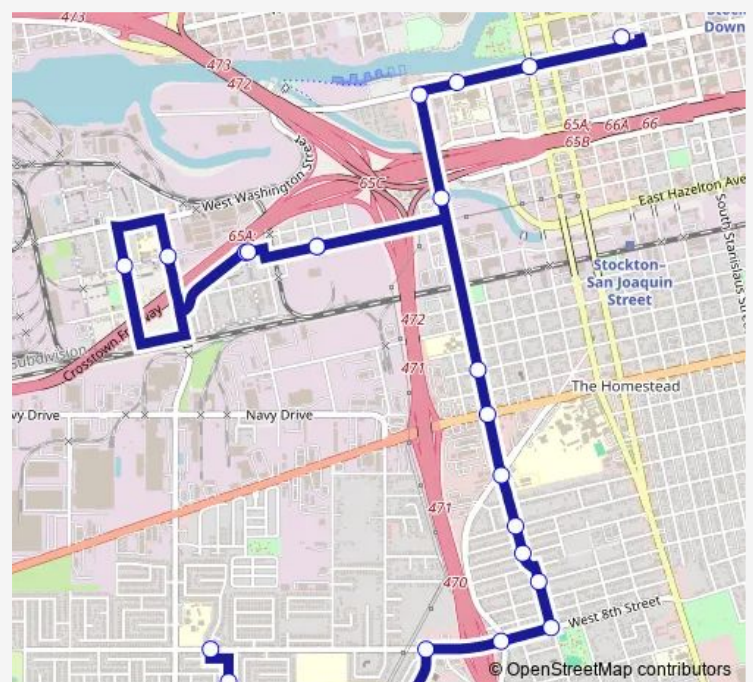

Downtown Transit Center DEP B

Route schedule

8TH ST & Pajaro WY FS Eb — Downtown Transit Center DEP B

Monday 05:38-19:37

Tuesday 05:38-19:37

Wednesday 05:38-19:37

Thursday 05:38-19:37

Friday 05:38-19:37

Saturday —

Sunday —

Route info

Direction: 8TH ST & Pajaro WY FS Eb

Stops: 19

Trip Duration: 0 hour 18 min

515 — DTC - 8TH/Fresno

Direction

Downtown Transit Center DEP B — 8TH ST & Pajaro WY
FS Eb

25 stops

[Open route schedule](#)

Downtown Transit Center DEP B

Weber & Center FS/Wb

Weber & Tuleburg AVE Wb

Lincoln ST & Weber AVE FS Sb

Lincoln ST & Sonora ST FS Sb

Thursday 05:34-19:06

Friday 05:34-19:06

Saturday —

Sunday —

Route info

Direction: Downtown Transit Center DEP B

Stops: 25

Trip Duration: 0 hour 29 min