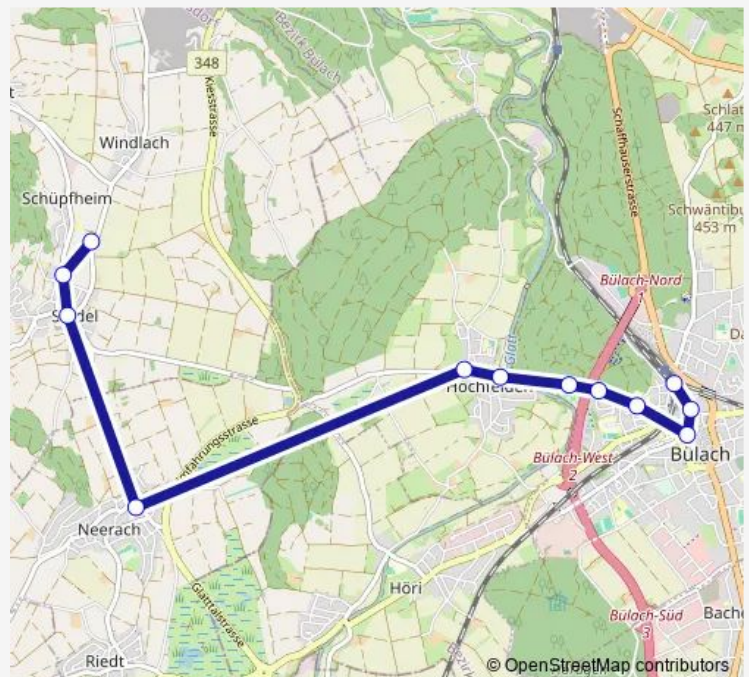

### Route schedule

Bülach, Bahnhof — Stadel b. N., Neuwis-Huus

Monday 08:08-23:38

Tuesday 08:08-23:38

Wednesday 08:08-23:38

Thursday 08:08-23:38

Friday 11:08-22:38

Saturday 09:08-00:38<sup>+1</sup>

### Route info

Direction: Bülach, Bahnhof

Stops: 12

Trip Duration: 0 hour 16 min

515 — B 515

BusMaps